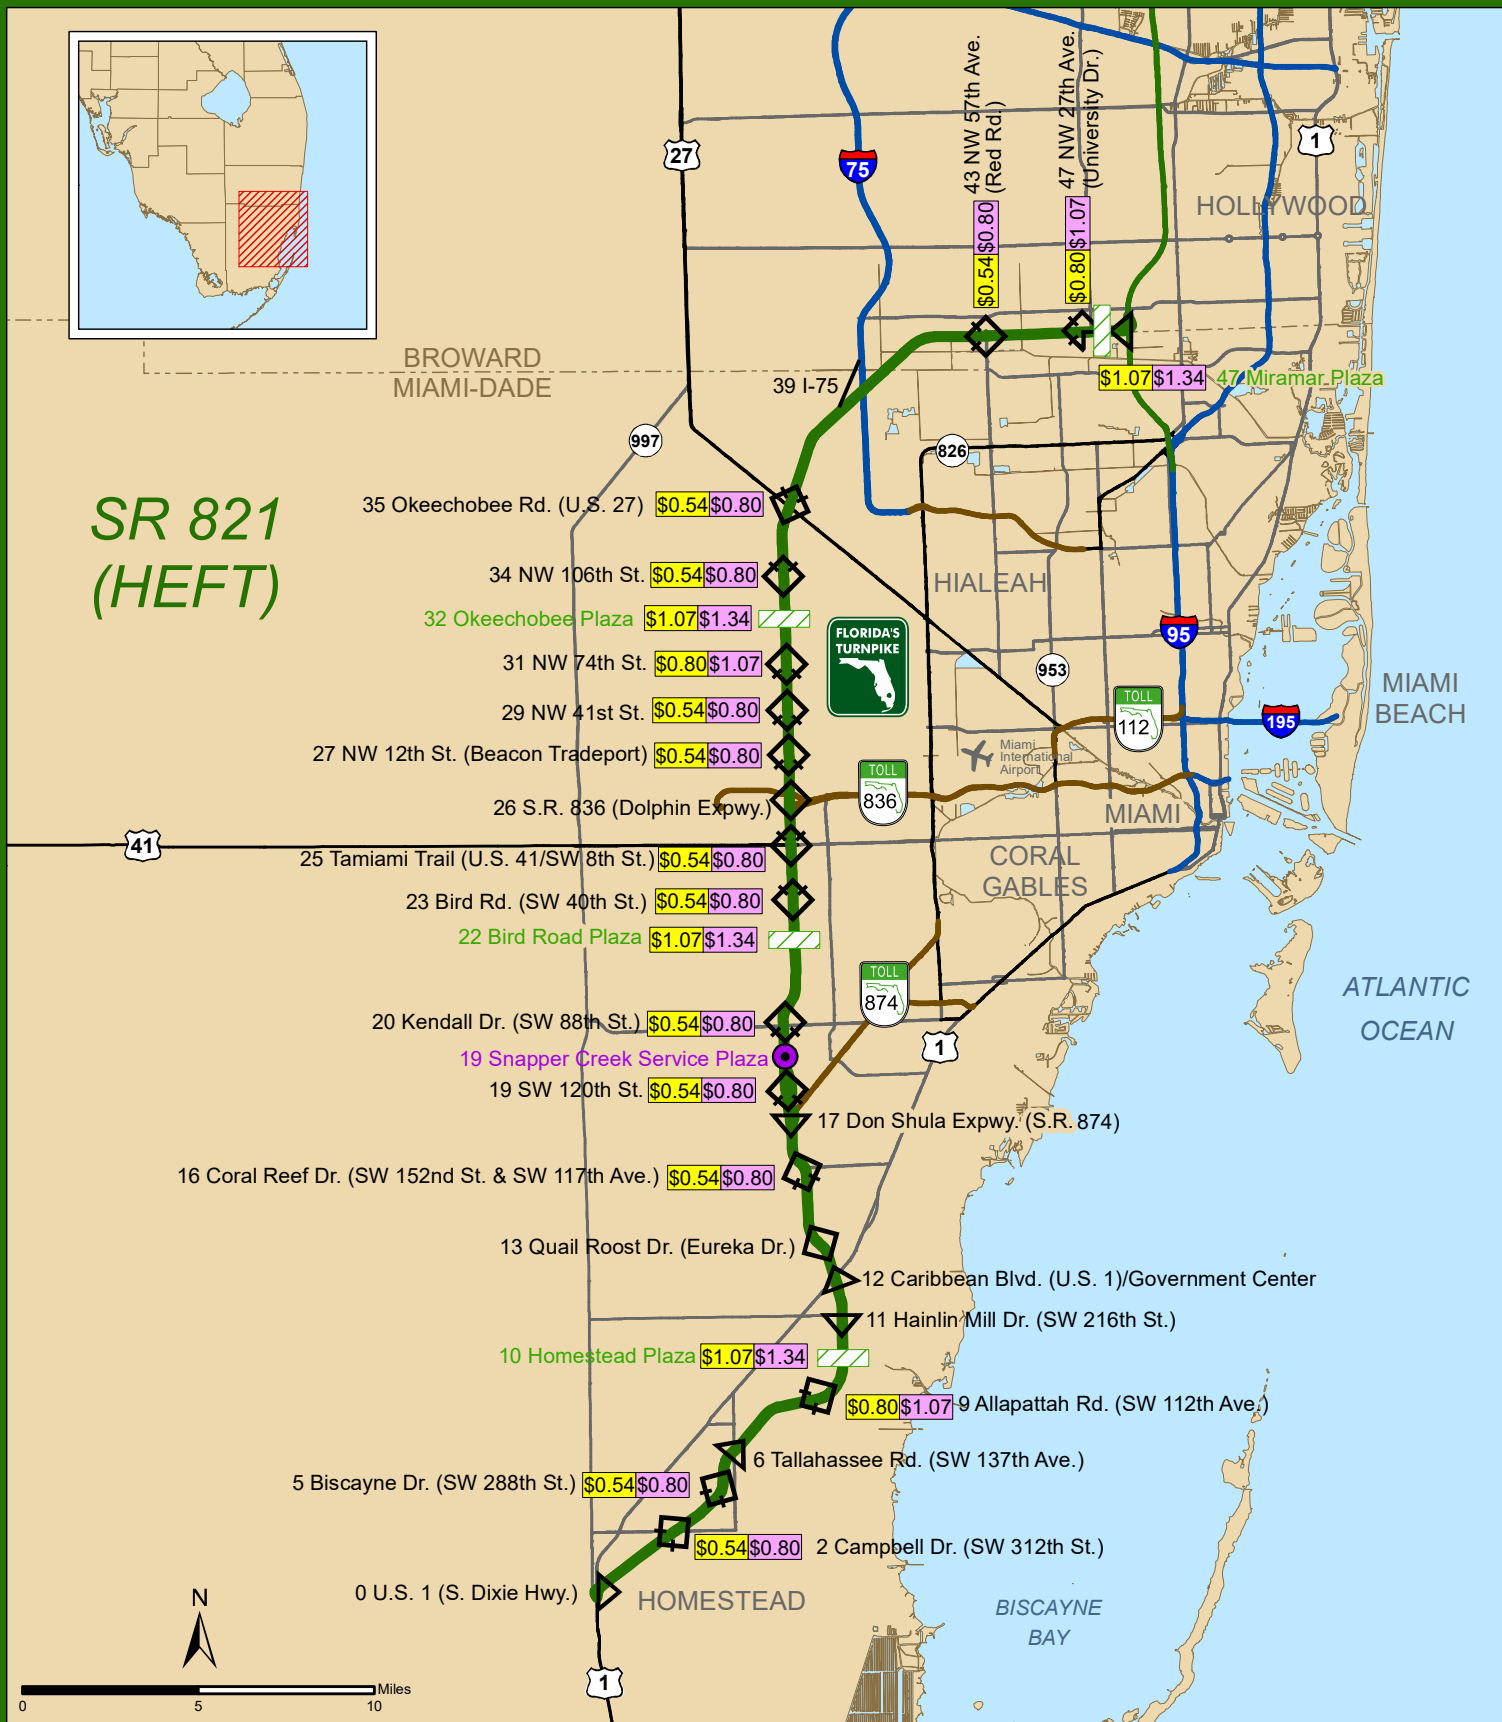

SR 821 (HEFT)

SR 821 (HEFT)

- \$0.00 SunPass® Toll Rate
- \$0.00 TOLL-BY-PLATE® Toll Rate
- Toll Plaza (All-Electronic)
- Service Plaza
- ◇ Interchange With Toll Collection
- ◇ Interchange With No Toll Collection
- △ Existing Turnpike System Facility, SR 821 (HEFT)
- Existing Turnpike System Facility
- Interstate Highway
- Other Toll Road
- Arterial
- Other Road
- County Boundary

Sources: NAVTEQ 2017
Florida's Turnpike Enterprise, 2017