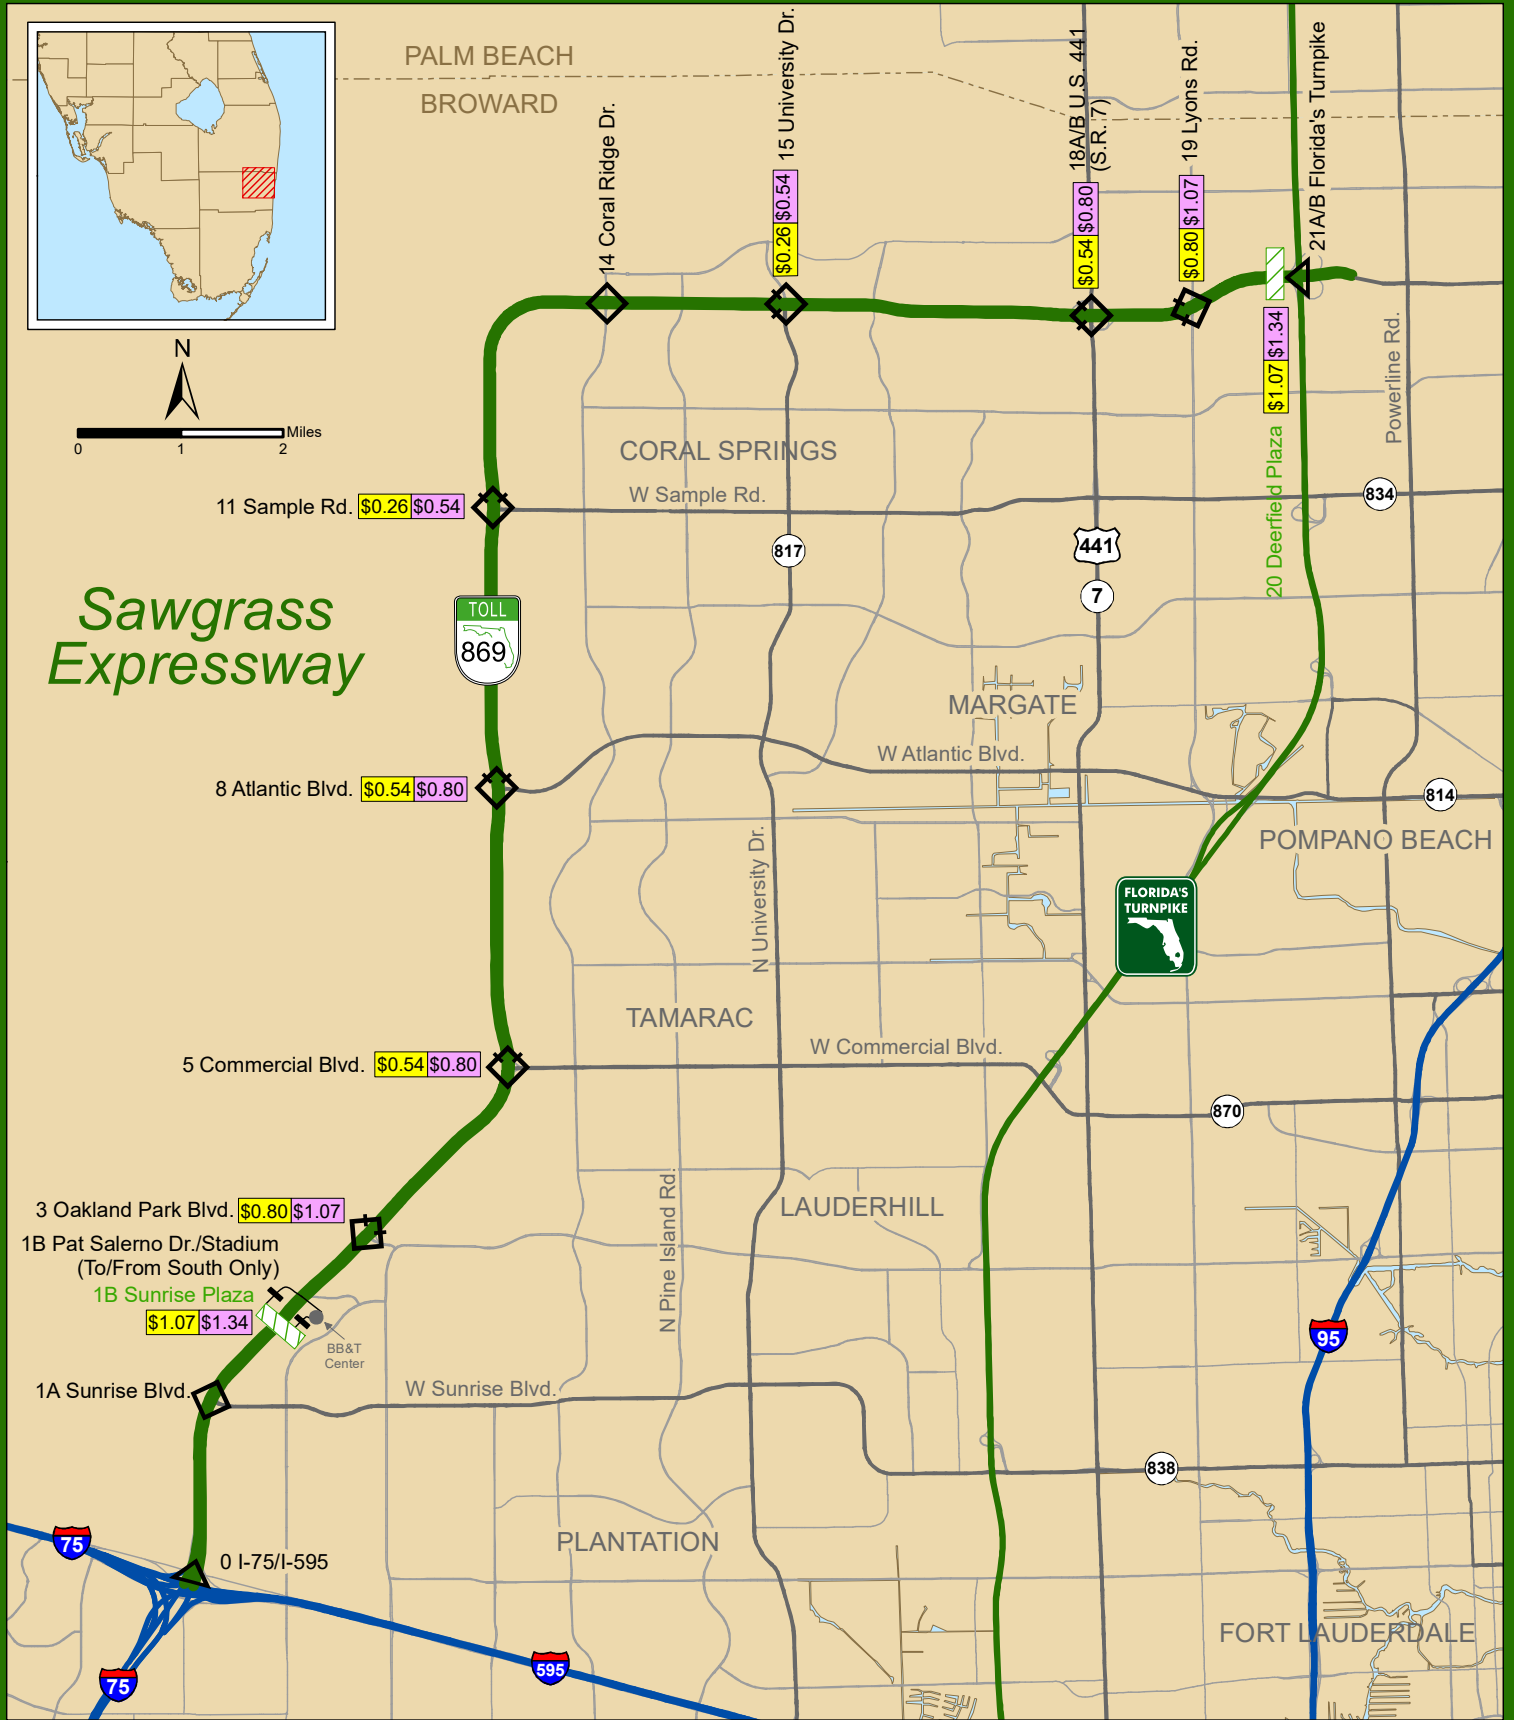

Sawgrass Expressway

Sawgrass Expressway (SR 869)

- \$0.00 SunPass® Toll Rate
- \$0.00 TOLL-BY-PLATE® Toll Rate
- Toll Plaza (All-Electronic)

- Interchange With Toll Collection
- Interchange With No Toll Collection
- Existing Turnpike System Facility, Sawgrass Expressway
- Existing Turnpike System Facility

- Interstate Highway
- Arterial
- Other Road
- County Boundary