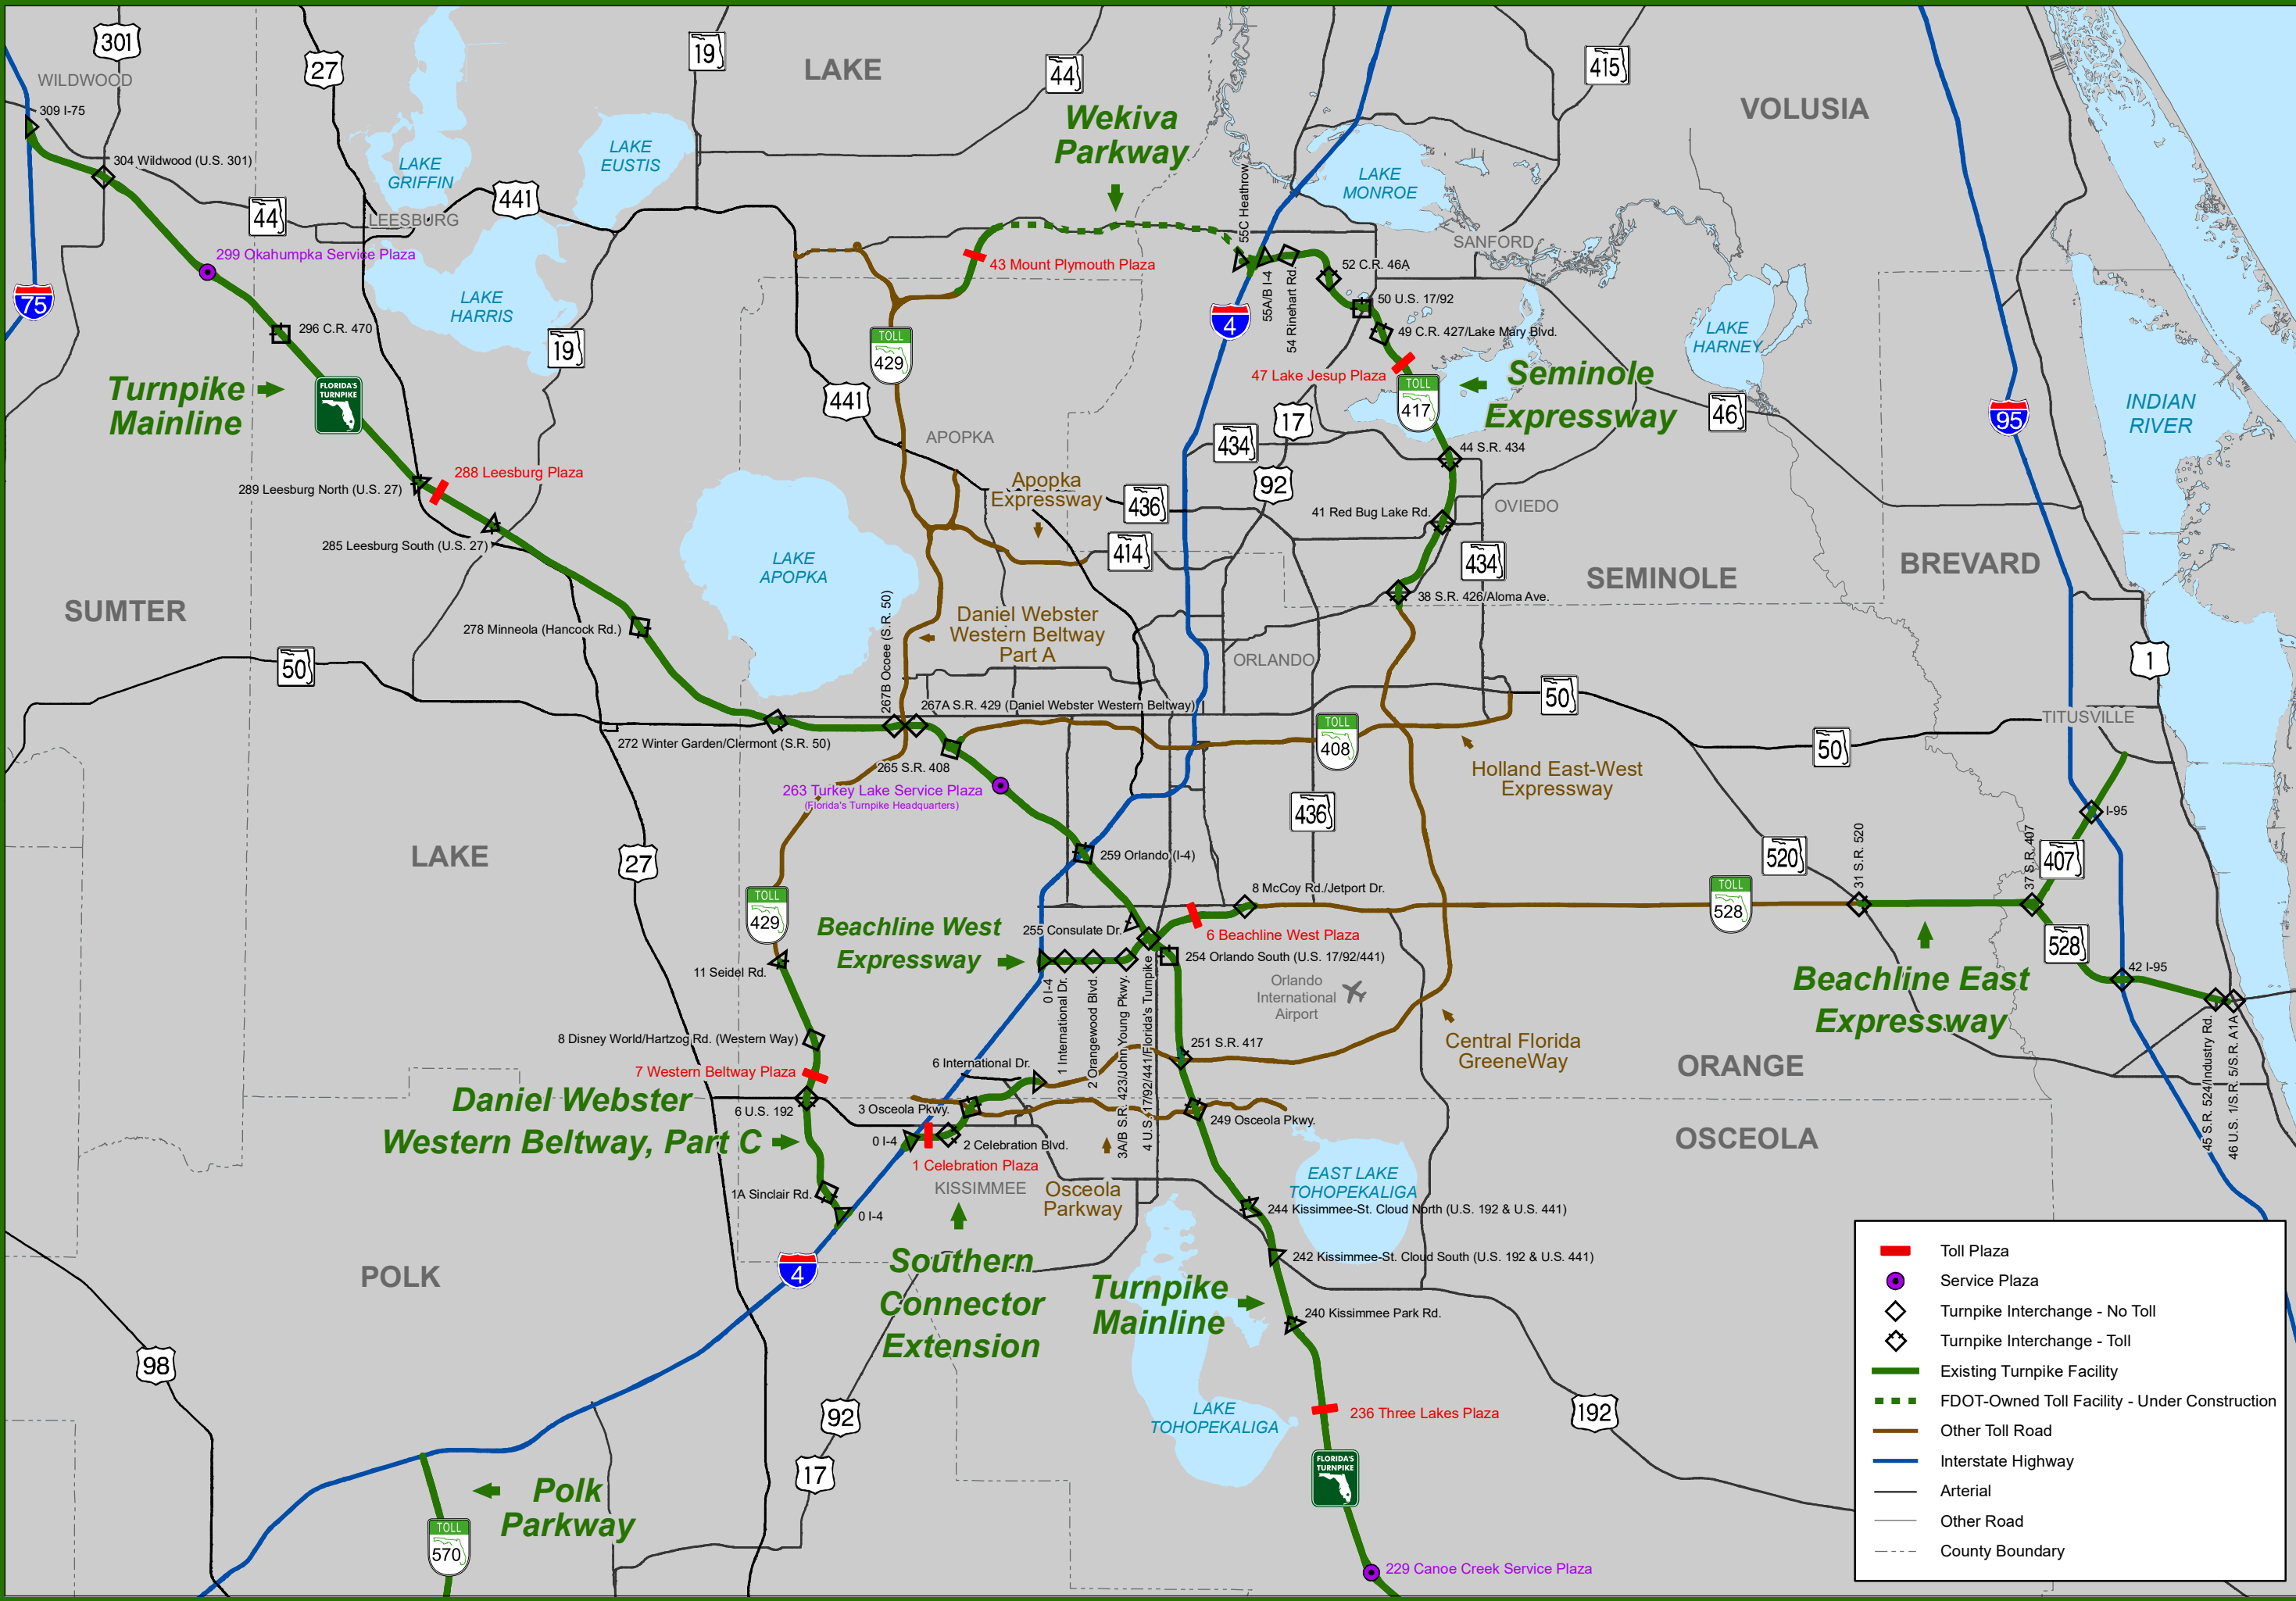

0 2 4 Miles

Sources:
HERE 2020
Florida's Turnpike
Enterprise, 2020

- Toll Plaza
- Service Plaza
- Turnpike Interchange - No Toll
- Turnpike Interchange - Toll
- Existing Turnpike Facility
- FDOT-Owned Toll Facility - Under Construction
- Other Toll Road
- Interstate Highway
- Arterial
- Other Road
- County Boundary