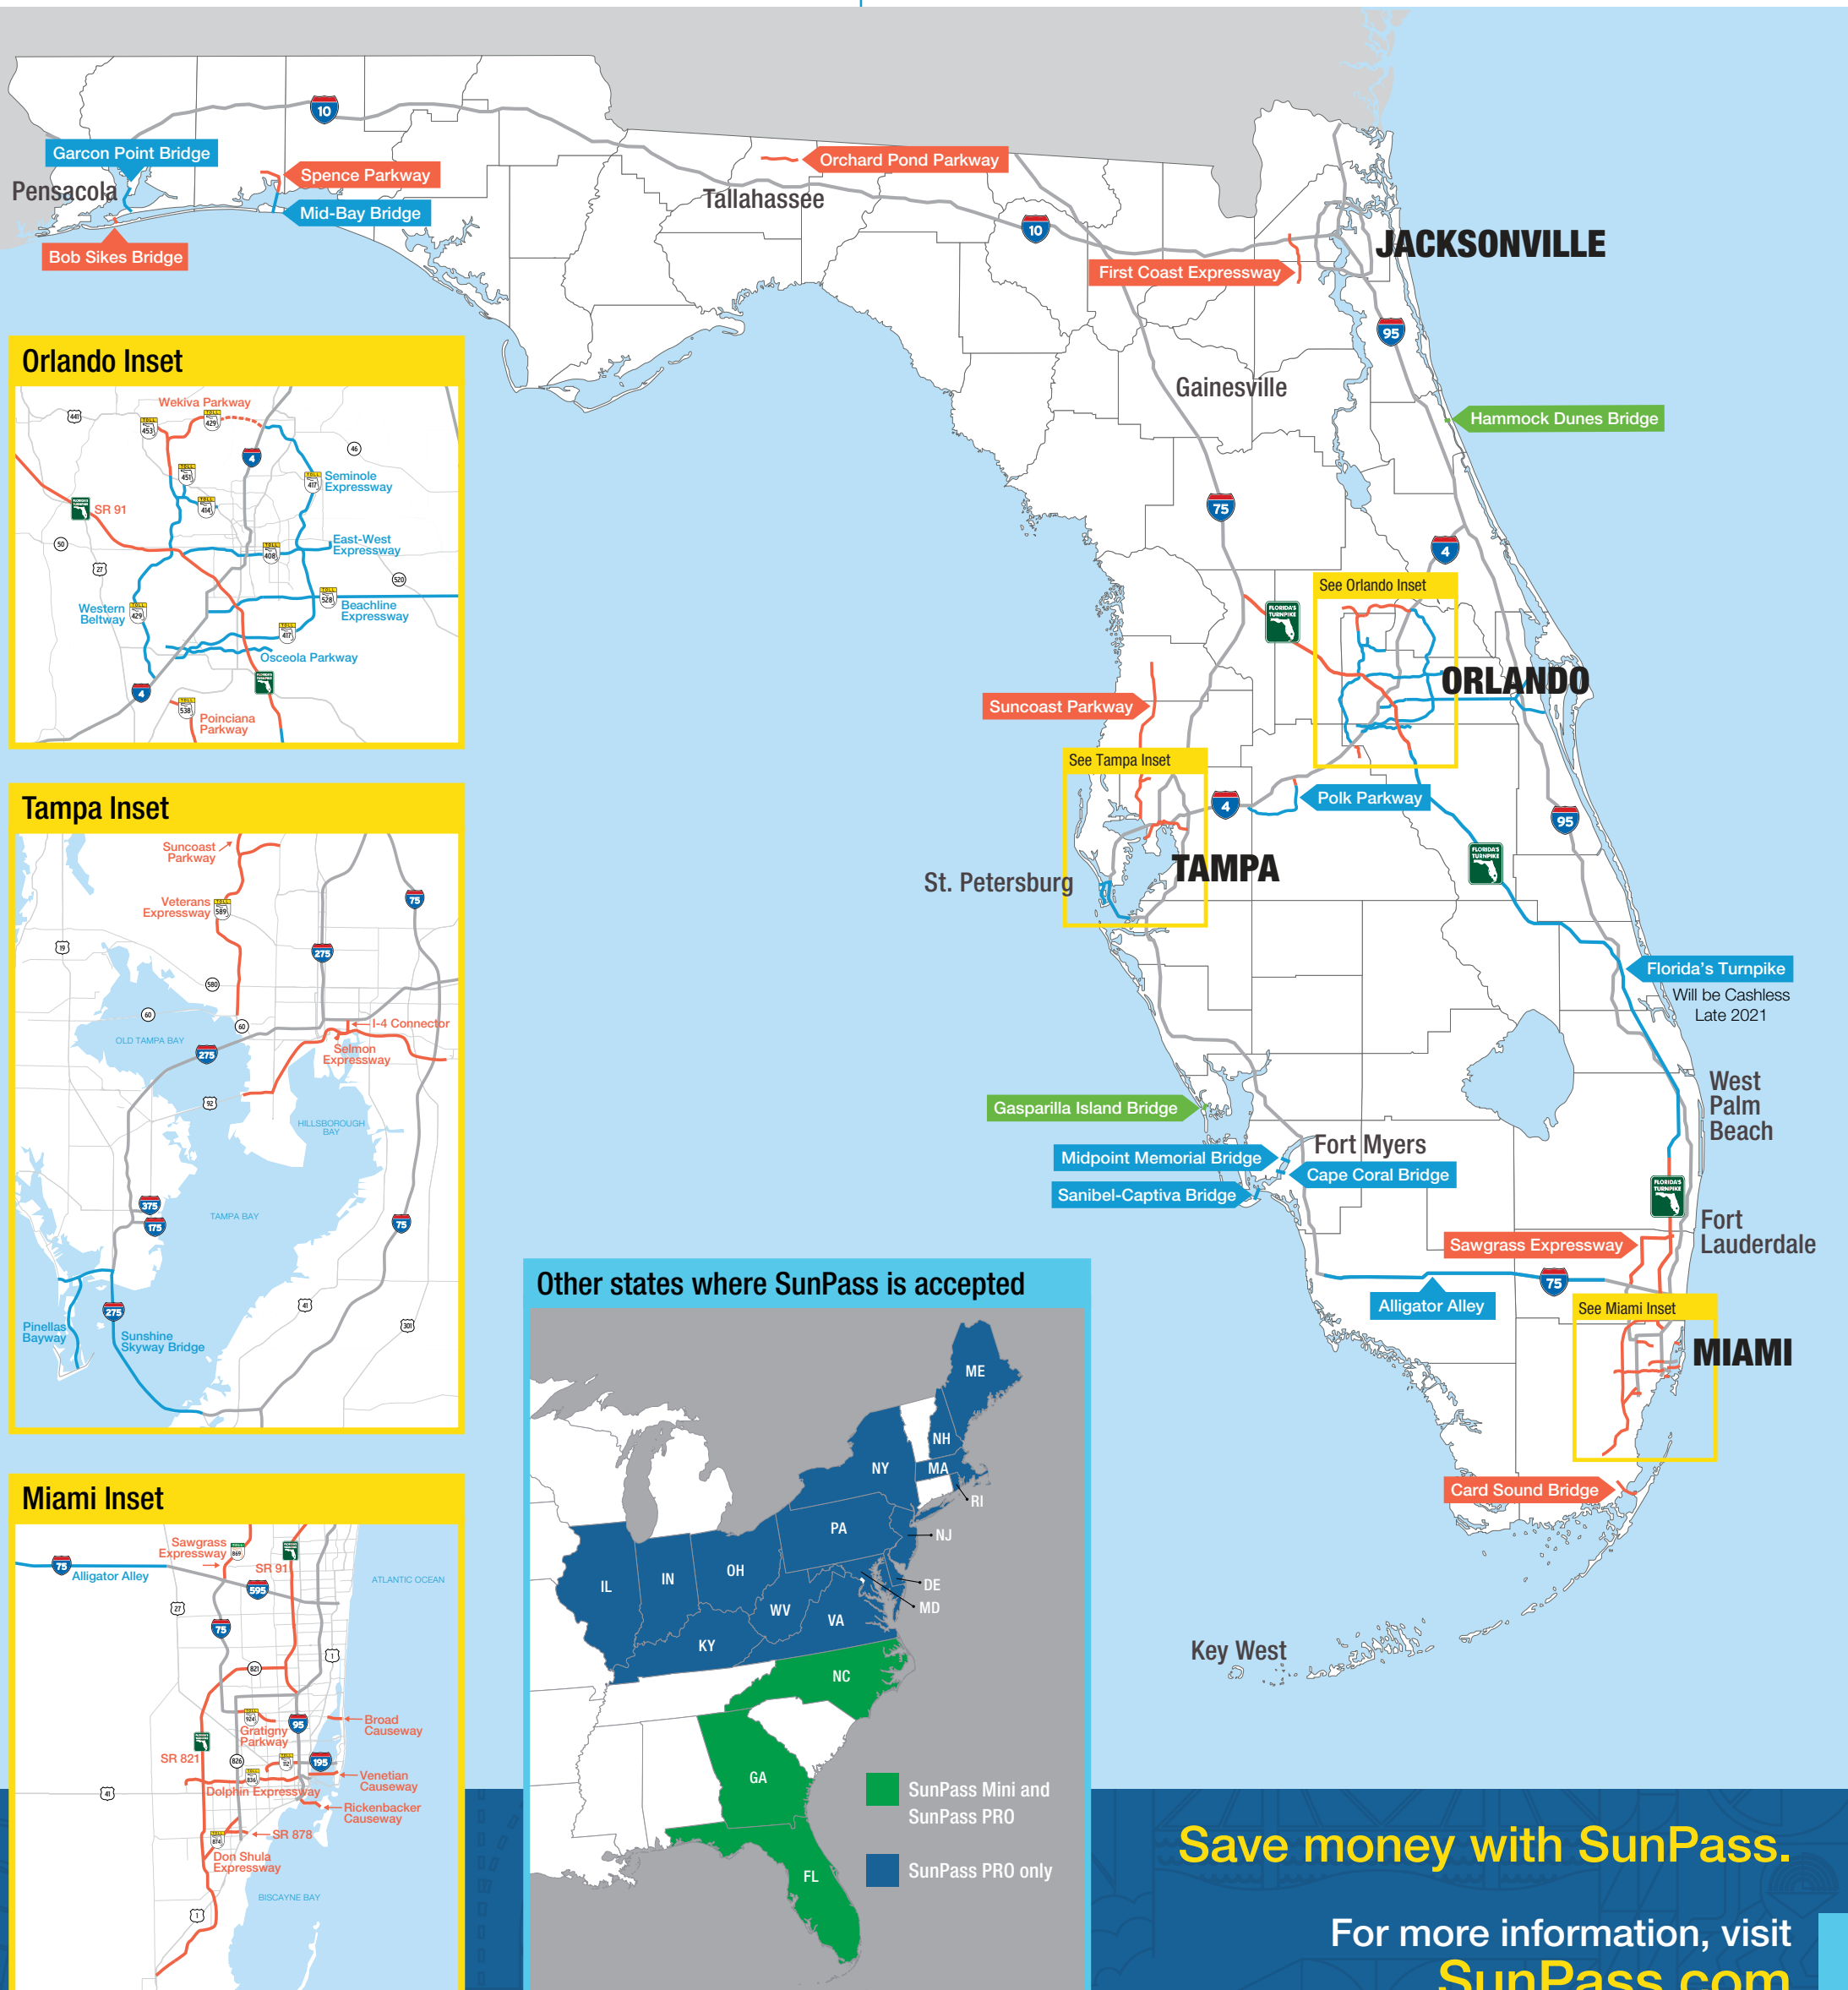

Florida's Toll Roads and Bridges

Toll Payment Options

- SunPass or TOLL-BY-PLATE* only (cash not accepted)
- SunPass or cash only
- Cash only

*TOLL-BY-PLATE is an electronic toll collection system that captures an image of a vehicle's license plate when an active SunPass transponder is not detected. The vehicle's first-listed registered owner will receive an invoice for accumulated toll amounts, plus a $2.50 administrative charge per invoice.

The following transponders are accepted in Florida.

For additional information, visit SunPass.com.

Save money with SunPass.

For more information, visit SunPass.com