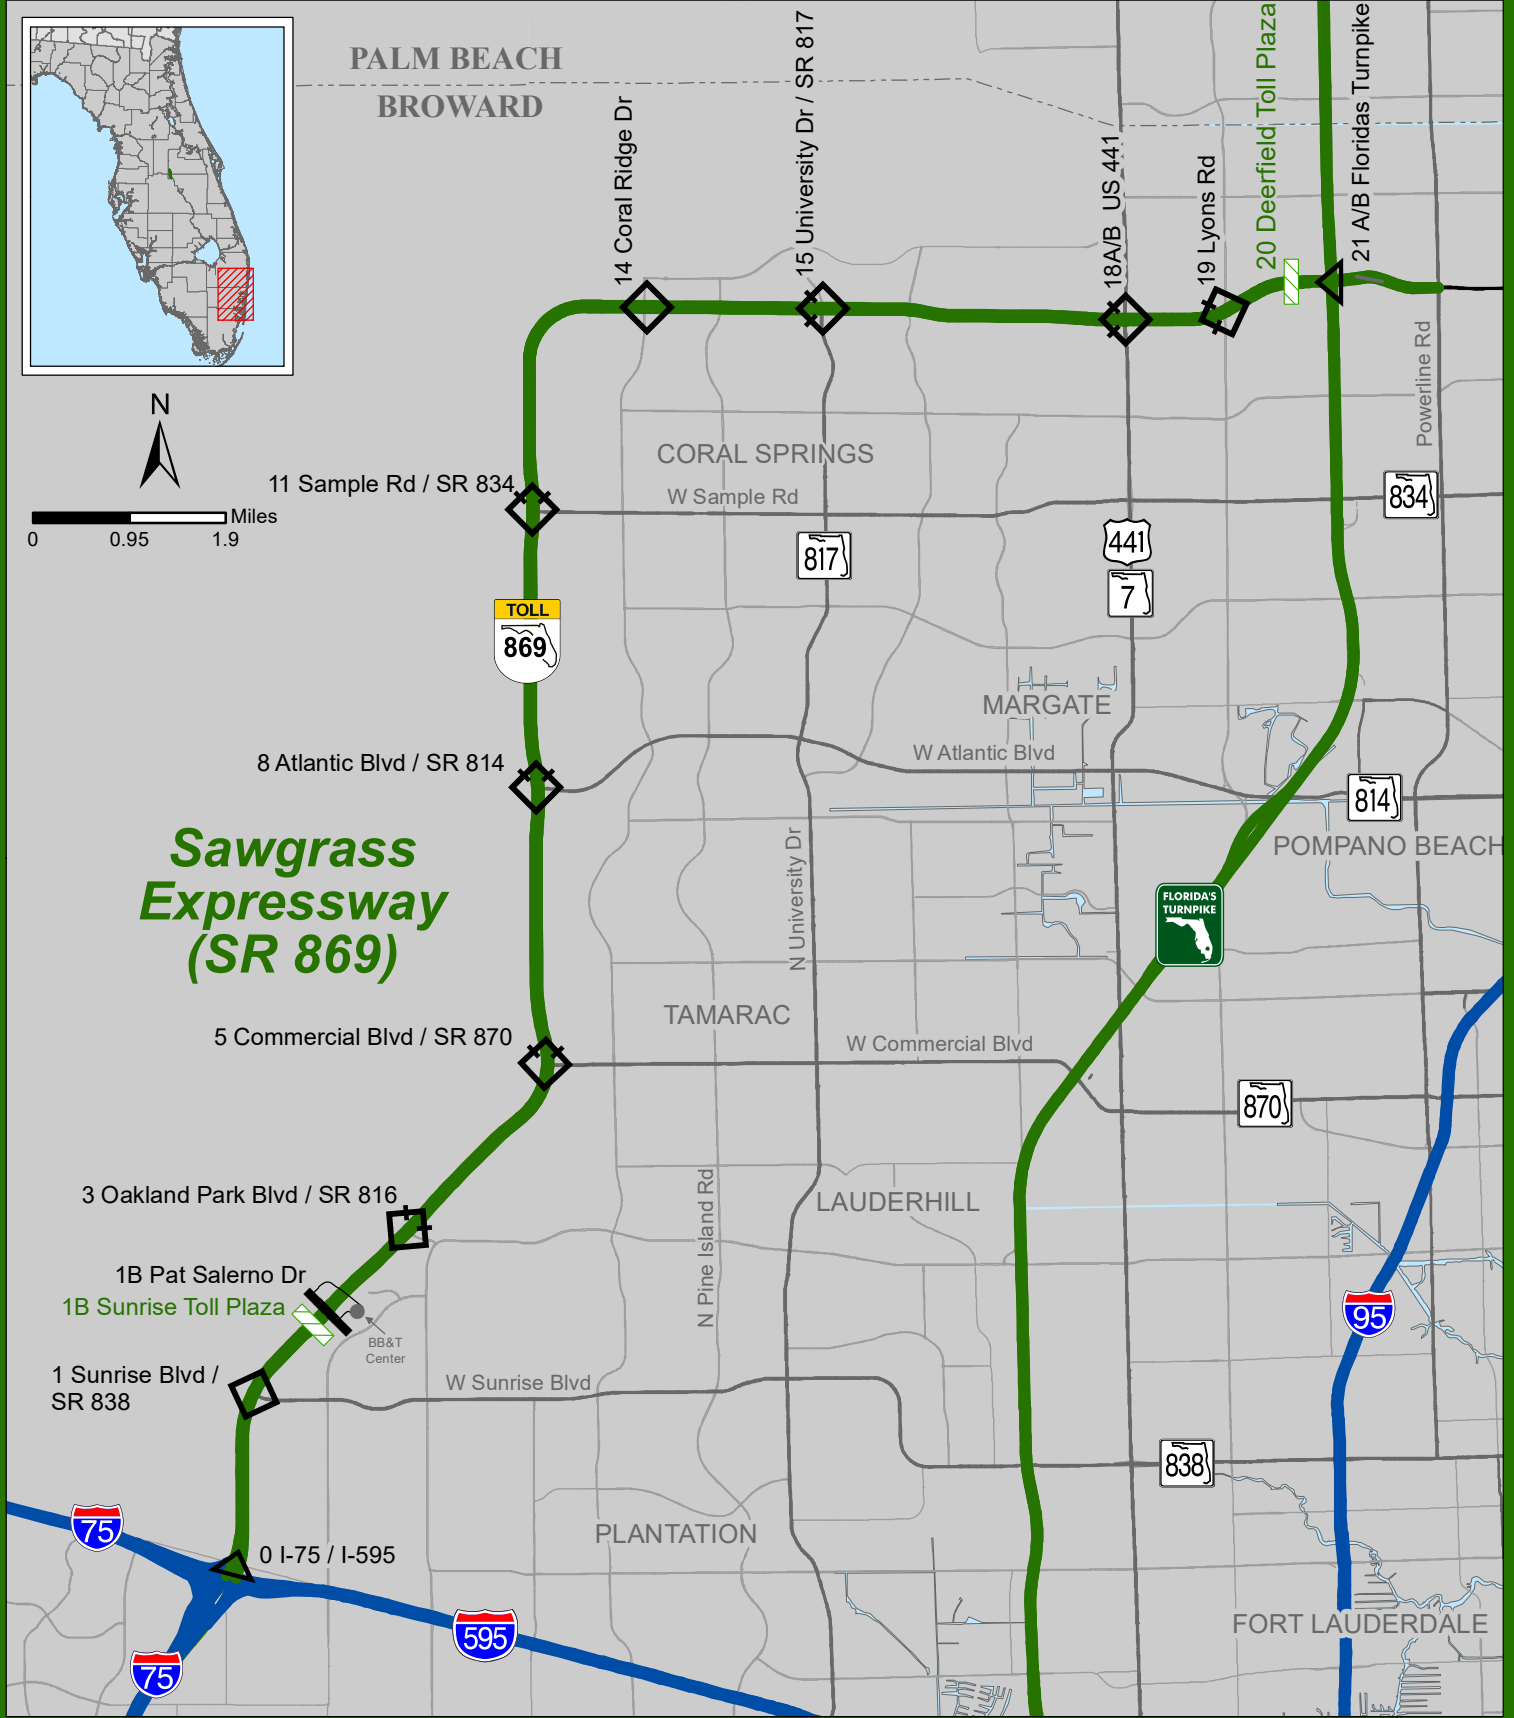

PALM BEACH  
BROWARD

0 0.95 1.9 Miles

# Sawgrass Expressway (SR 869)

## Sawgrass Expressway (SR 869)

-  Toll Plaza
-  Interchange With Toll Collection
-  Interchange Without Toll Collection
-  Existing Turnpike Facility
-  Interstate
-  Arterial
-  Other Road
-  County Boundary