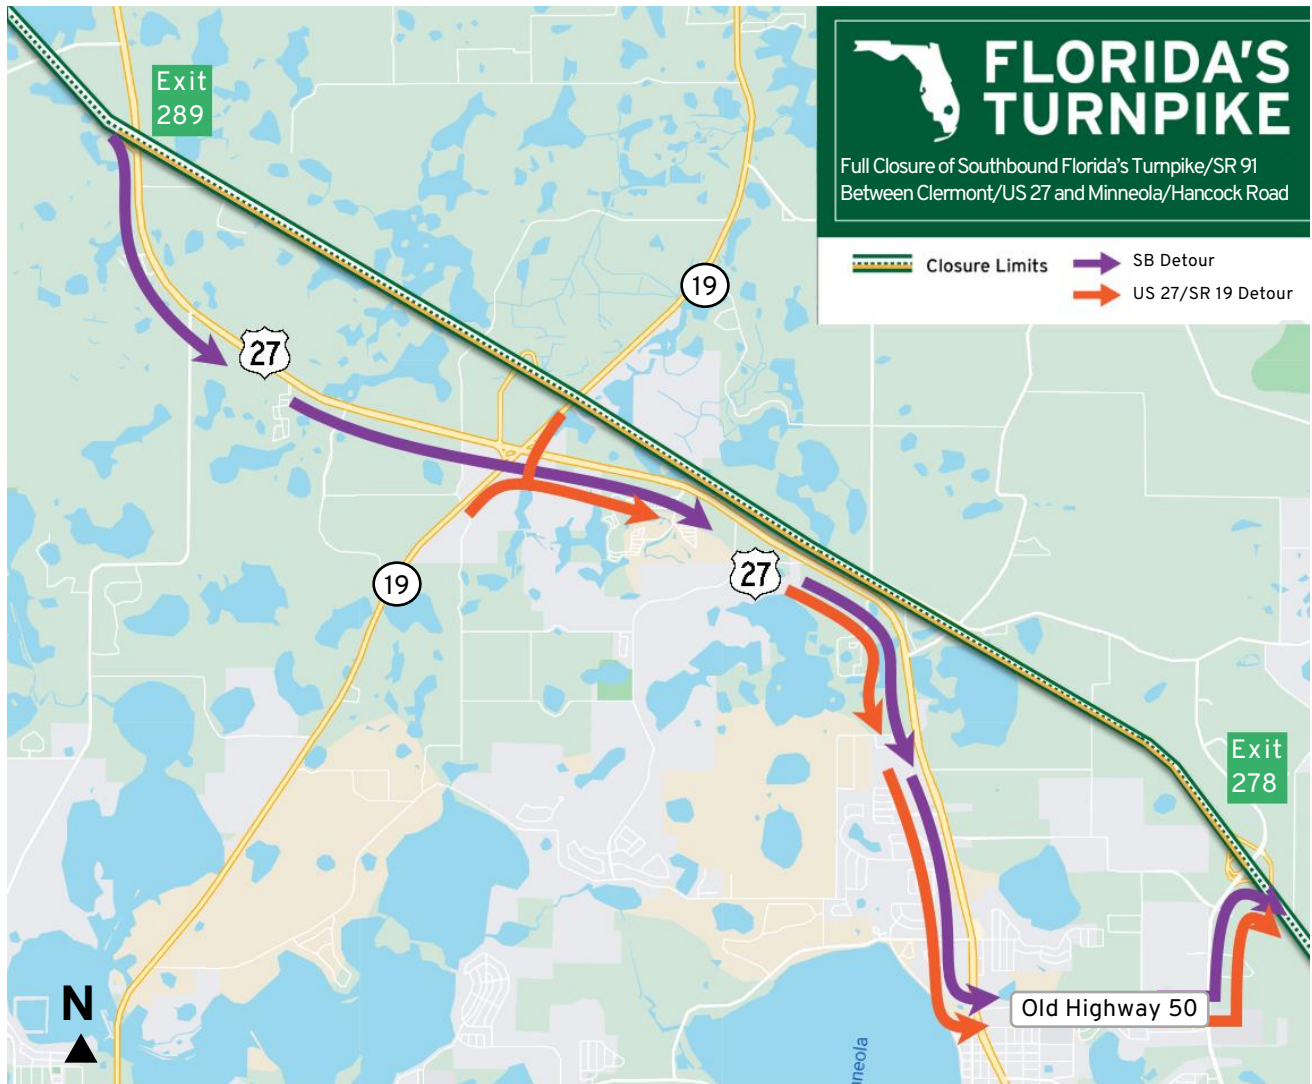

Construction Alert

Full Closure of Southbound Florida's Turnpike/SR 91 Between Clermont/US 27/SR 19 and Minneola/ Hancock Road

Florida's Turnpike Enterprise has scheduled a full closure of southbound Florida's Turnpike/State Road (SR) 91 between Tavares/Clermont/US 27/SR 19 (Exit 289) and Minneola/Montverde/Hancock Road (Exit 278) for construction activities.

To perform this work, traffic will be detoured during the following dates and times:

Southbound Florida's Turnpike/SR 91 between Tavares/Clermont/US 27/SR 19 (Exit 289) and Minneola/Montverde/Hancock Road (Exit 278)

Overnight full road closure, 10 p.m. to 5 a.m., Monday, January 23, and nightly through Thursday, January 26.

Detour information:

- Southbound Florida's Turnpike/SR 91 traffic wishing to continue south will be directed to exit at Tavares/Clermont/US 27/SR 19 (Exit 289), travel south on US 27 to Old Highway 50, travel east on Old Highway 50 to N. Hancock Road and travel north on N. Hancock Road to access southbound Florida's Turnpike.
- US 27 and SR 19 traffic wishing to access southbound Florida's Turnpike/SR 91 will be directed south on US 27 to Old Highway 50, travel east on Old Highway 50 to N. Hancock Road and travel north on N. Hancock Road to access southbound Florida's Turnpike.

www.FloridasTurnpike.com • twitter.com/FloridaTurnpike

Construction Alert

**Full Closure of Southbound Florida's Turnpike/SR 91 Between
Clermont/US 27/SR 19 and Minneola/ Hancock Road**

DETOUR MAP

FloridasTurnpike.com