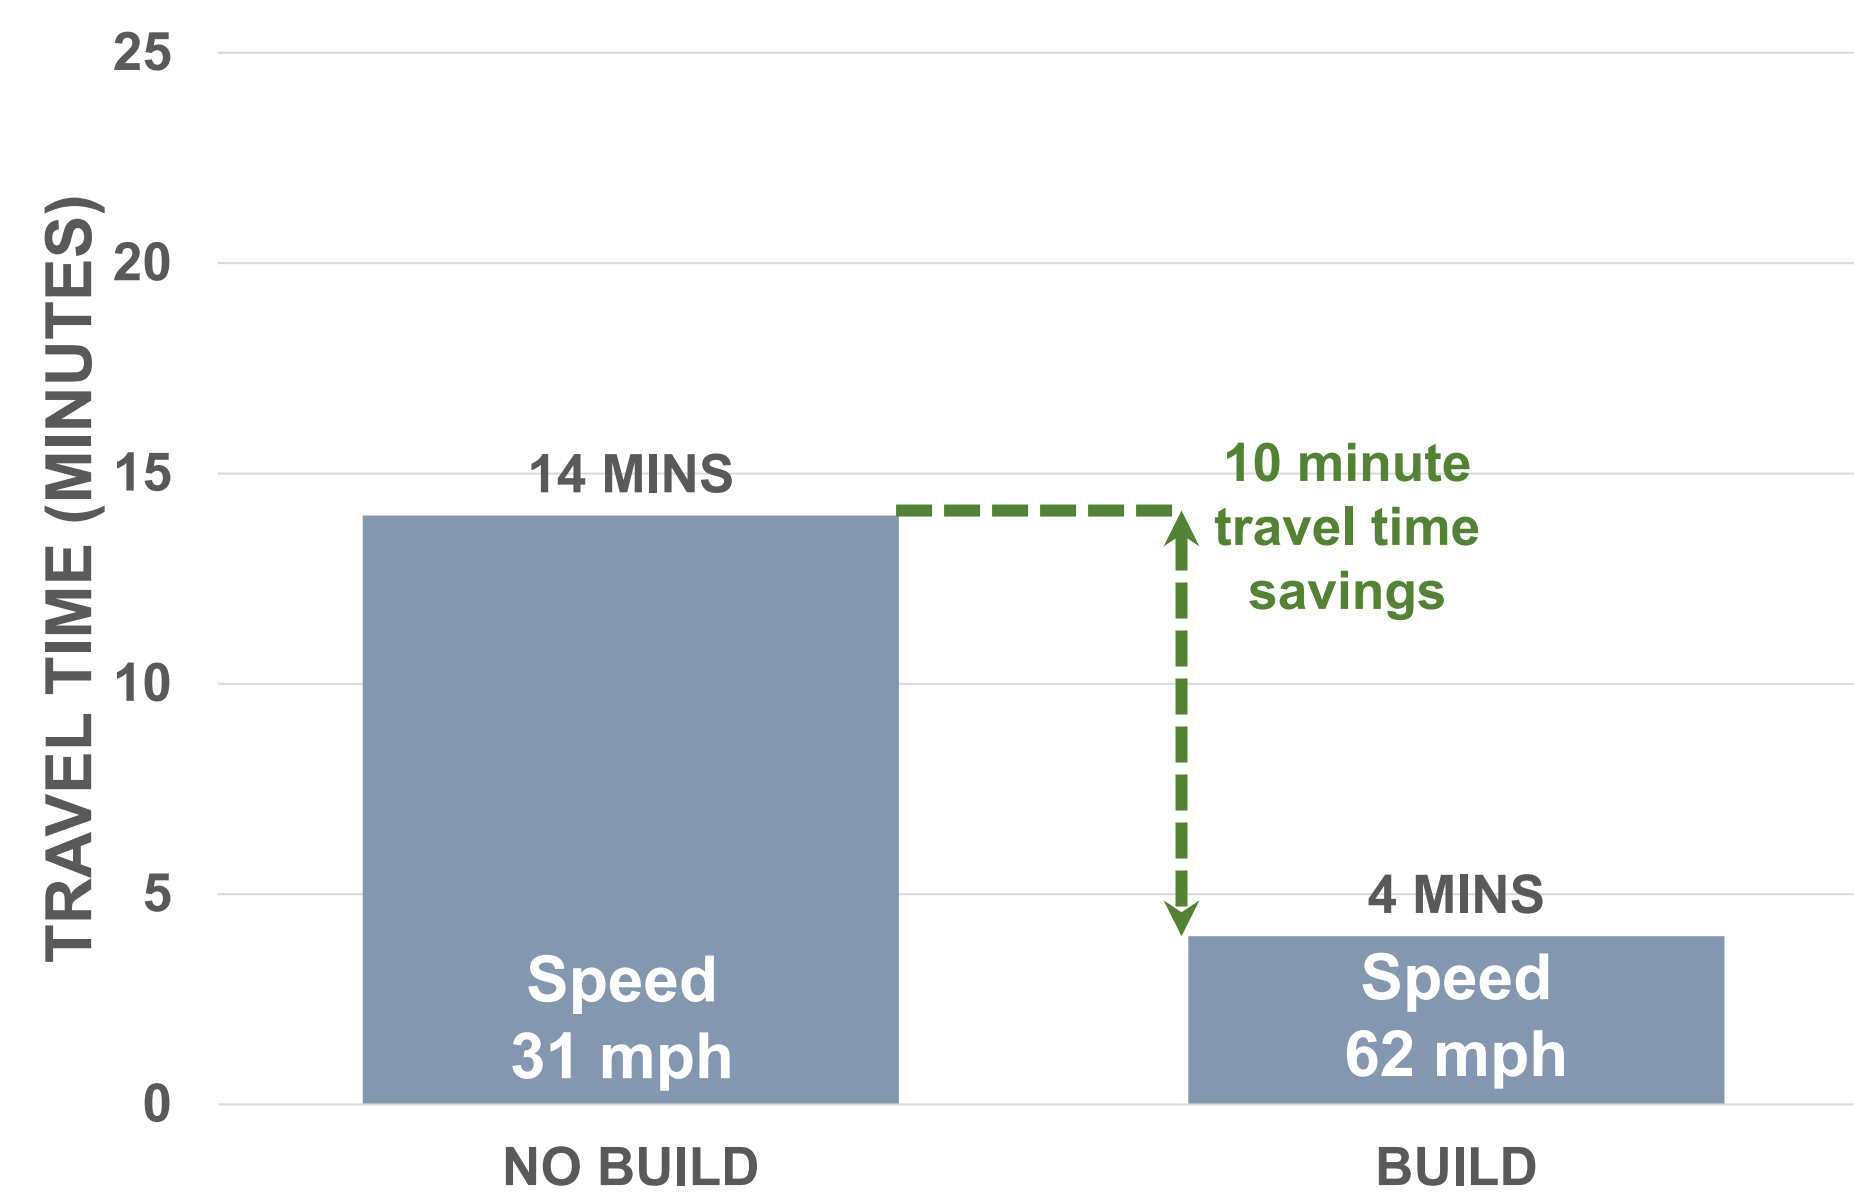

Poinciana Parkway Northbound to SR 429 Northbound

MORNING PEAK PERIOD

EVENING PEAK PERIOD

Poinciana Parkway Northbound to I-4 Eastbound

MORNING PEAK PERIOD

EVENING PEAK PERIOD