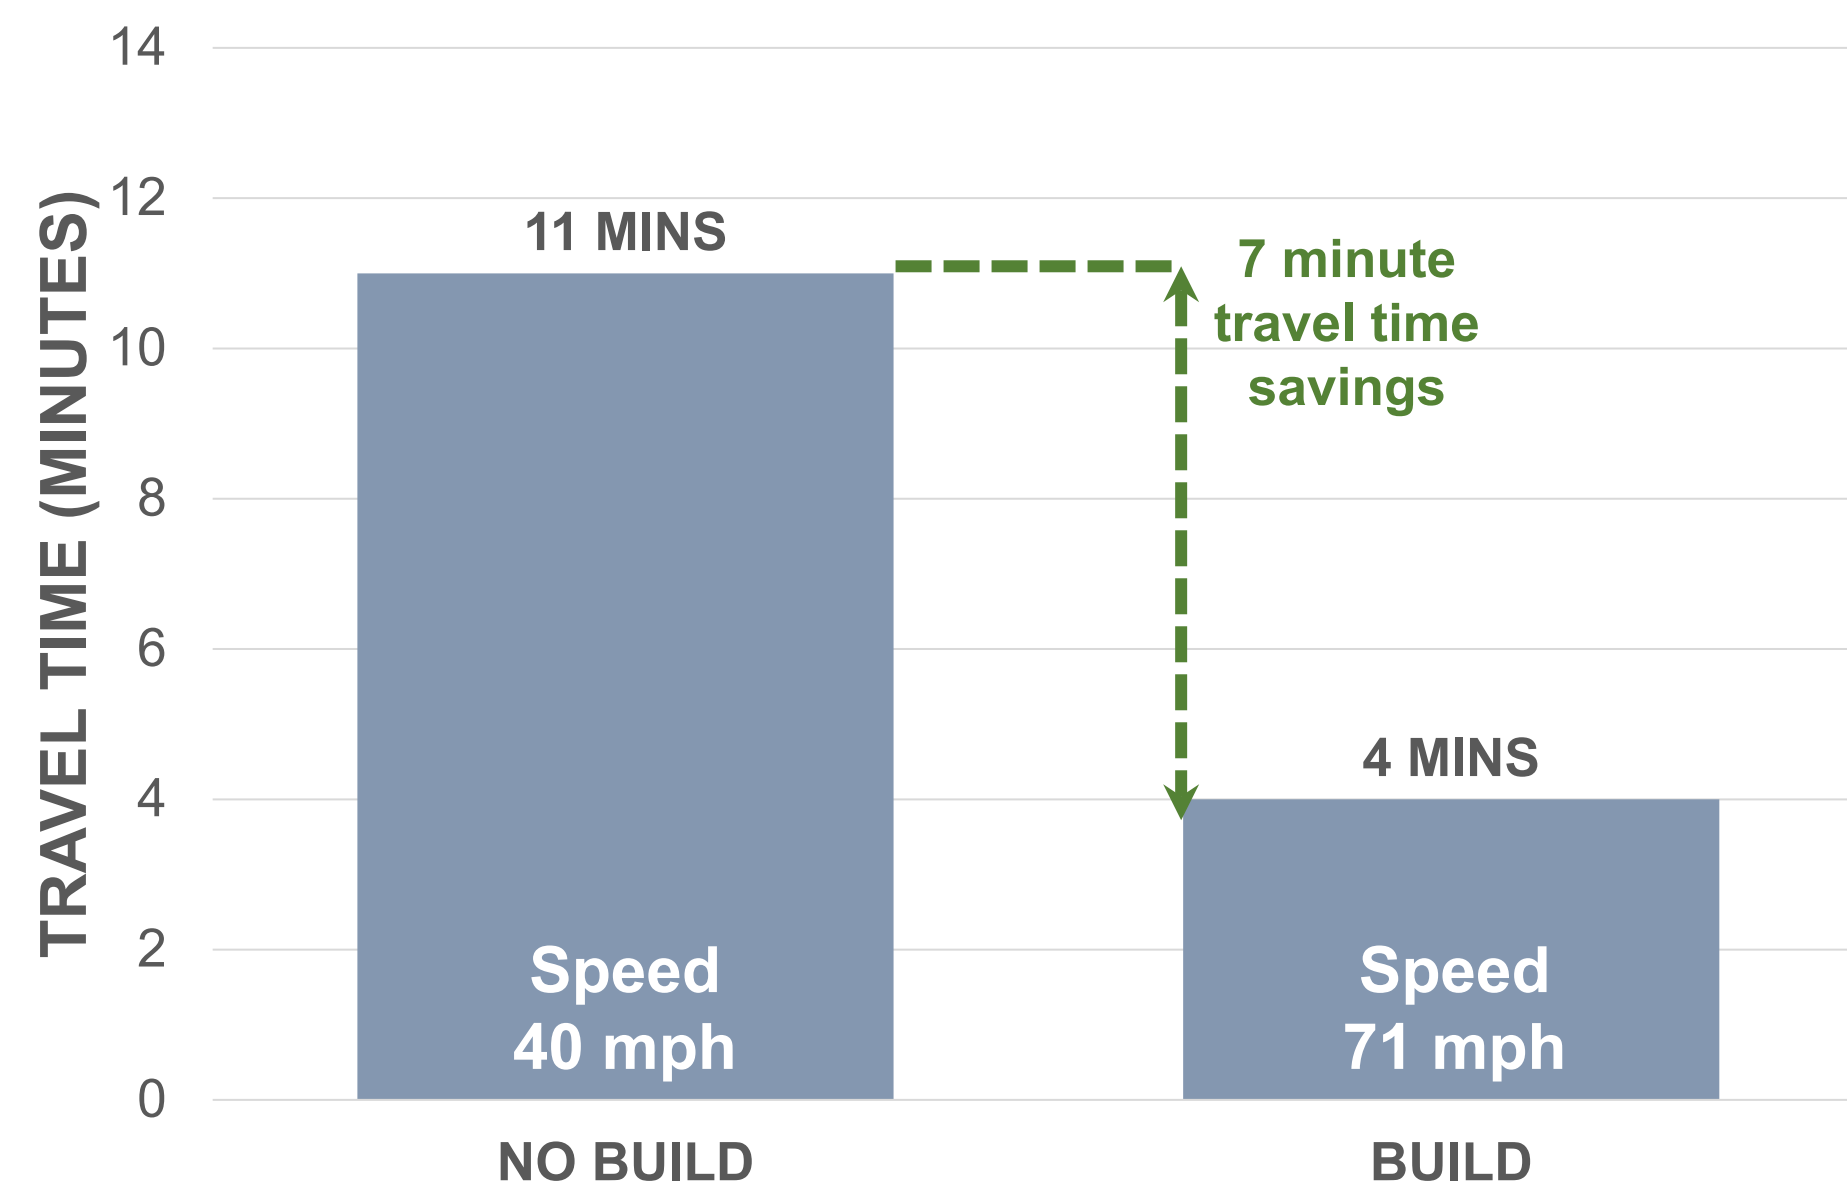

Poinciana Parkway Northbound to SR 429 Northbound

MORNING PEAK PERIOD

EVENING PEAK PERIOD

Poinciana Parkway Northbound to I-4 Eastbound

MORNING PEAK PERIOD

EVENING PEAK PERIOD