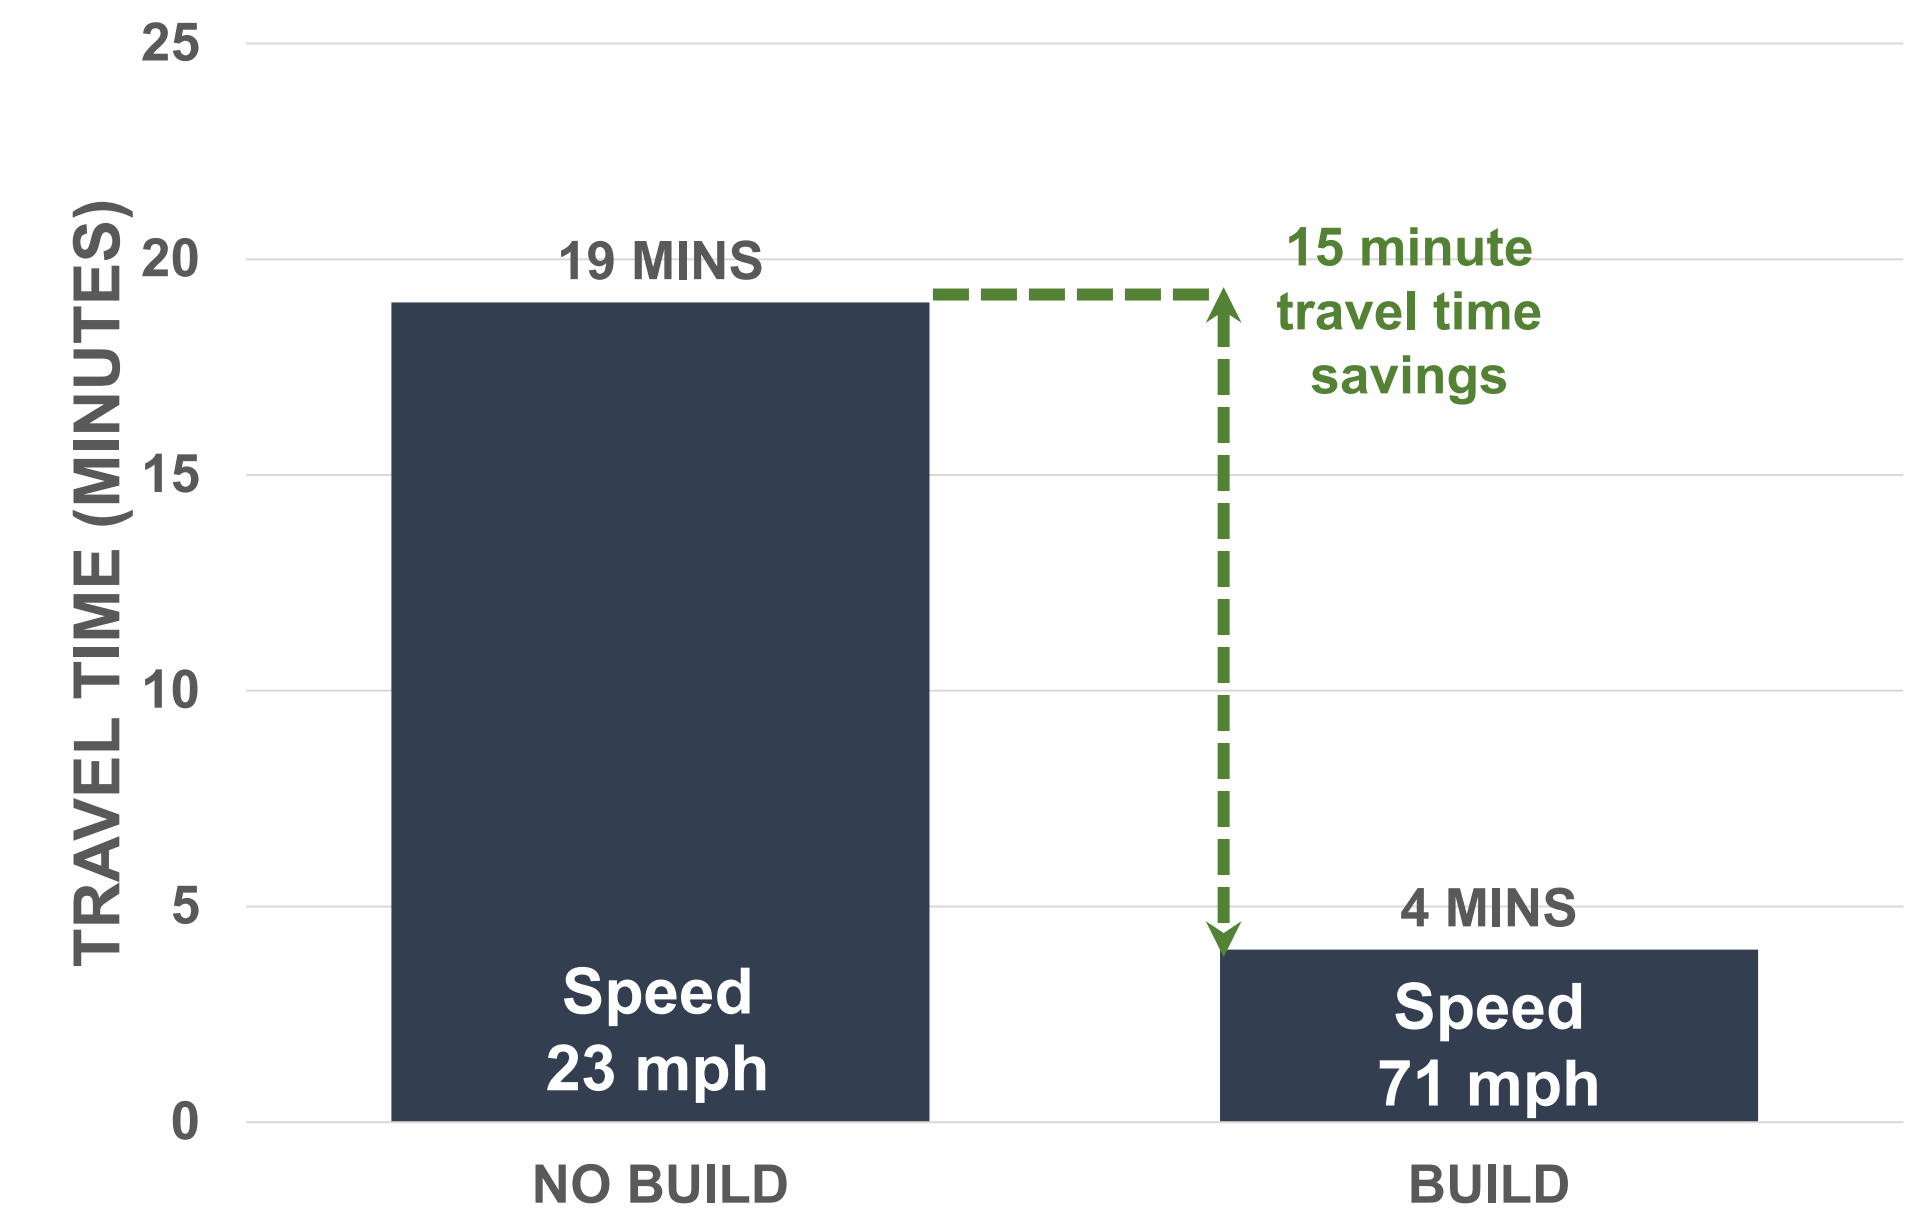

Poinciana Parkway Northbound to SR 429 Northbound

MORNING PEAK PERIOD

EVENING PEAK PERIOD

Poinciana Parkway Northbound to I-4 Eastbound

MORNING PEAK PERIOD

EVENING PEAK PERIOD