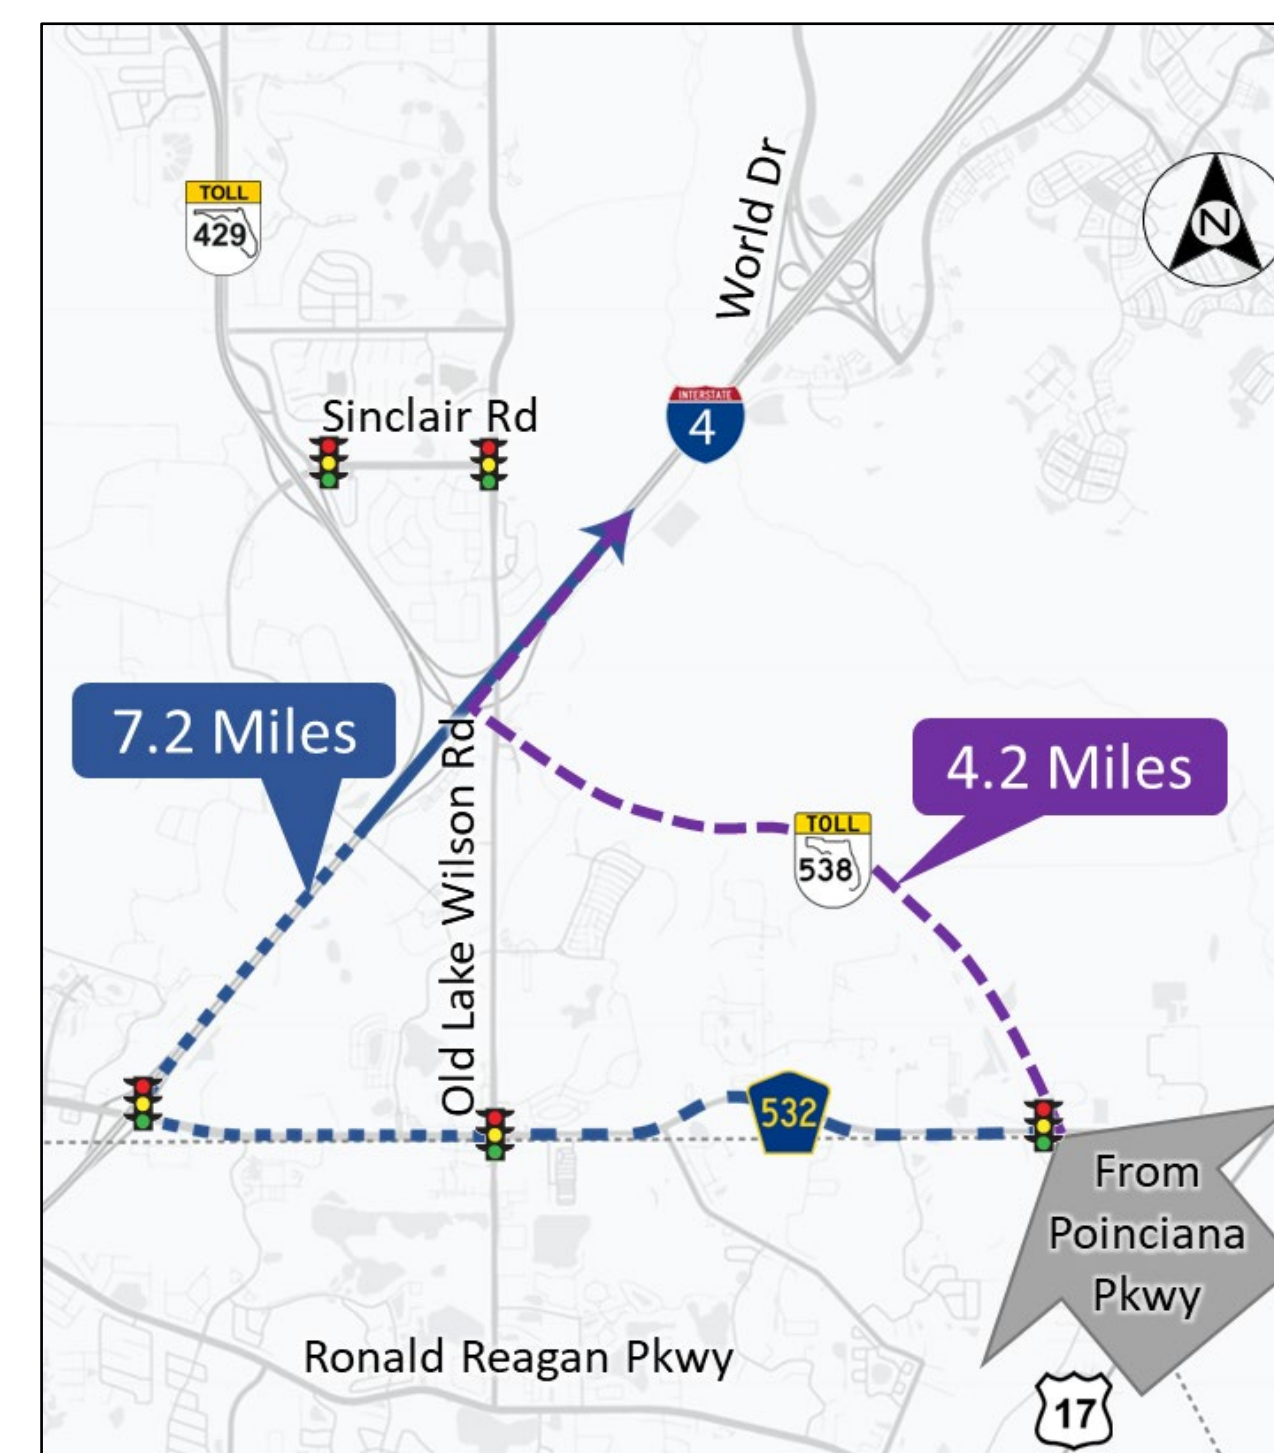

Poinciana Parkway Northbound to SR 429 Northbound

MORNING PEAK PERIOD

EVENING PEAK PERIOD

Poinciana Parkway Northbound to I-4 Eastbound

MORNING PEAK PERIOD

EVENING PEAK PERIOD