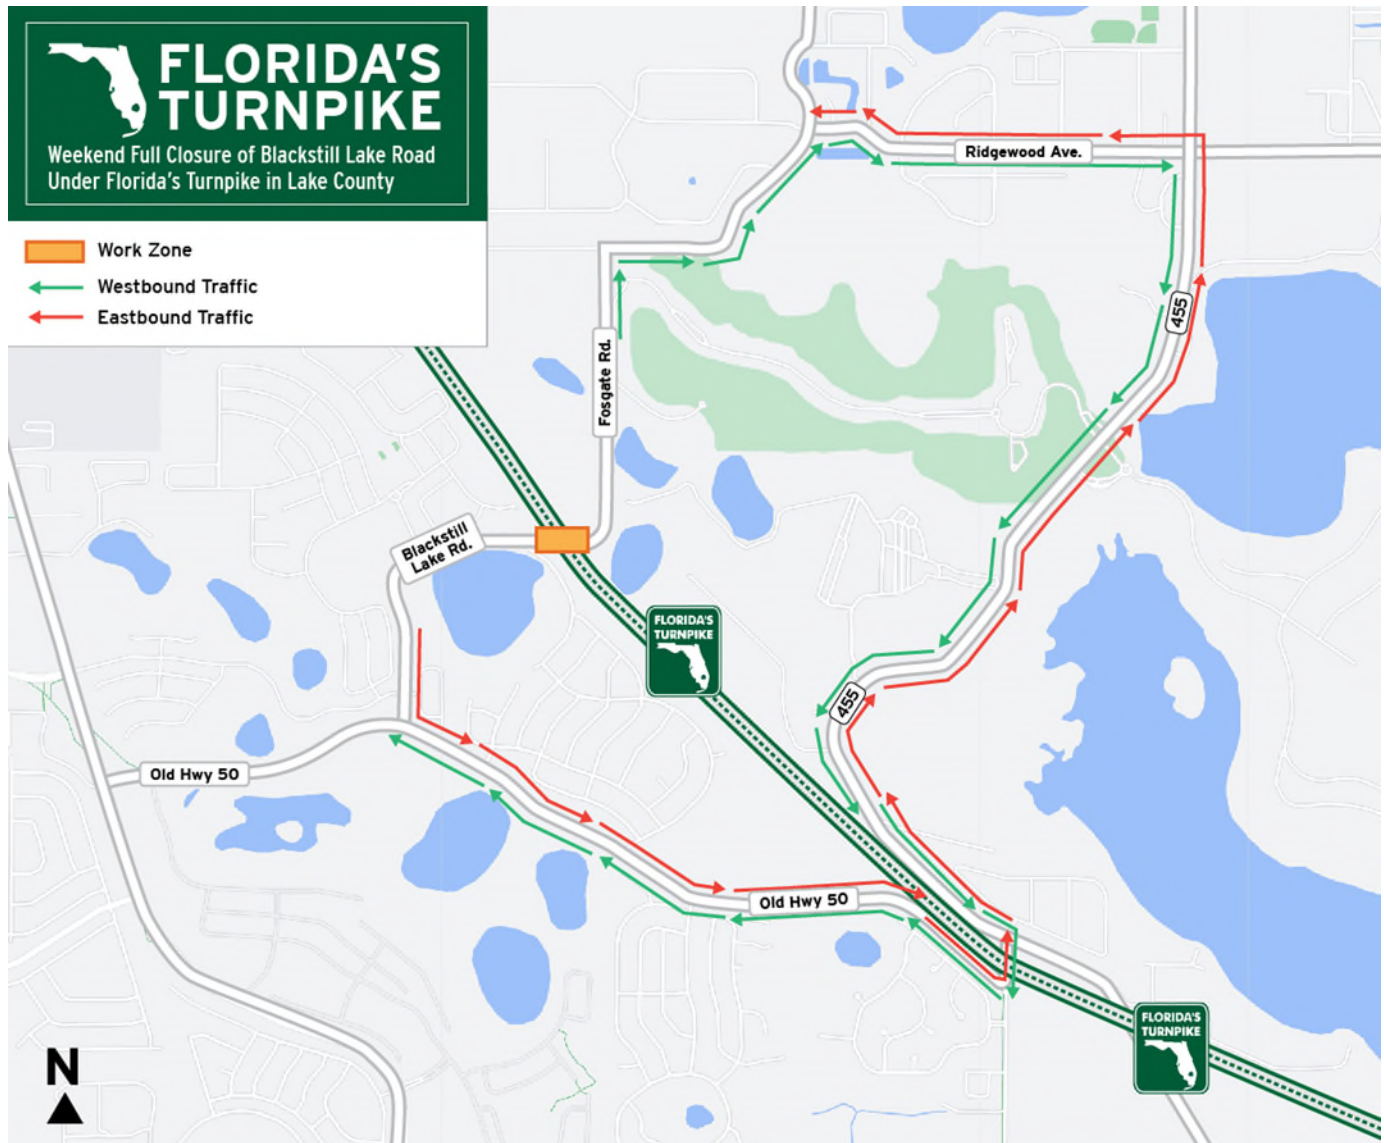

Construction Alert

Weekend Full Closure of Blackstill Lake Road Under Florida's Turnpike in Lake County

DETOUR MAP

FloridasTurnpike.com