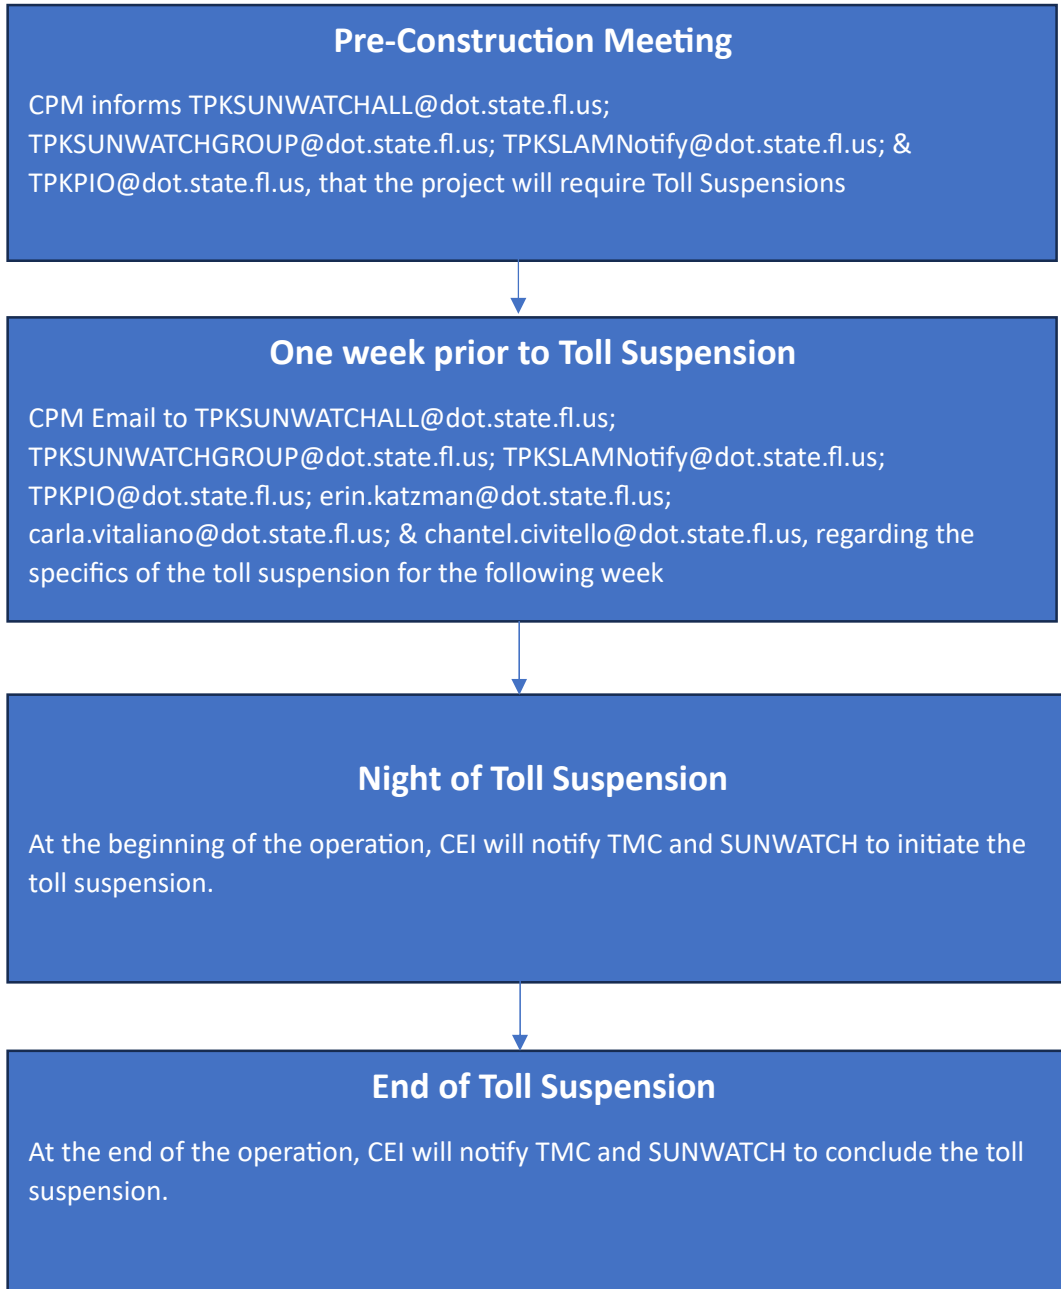

Construction Toll Suspension Flow Chart

Sun watch: 877-786-3375

TMC Pompano: 954-934-1370

TMC Turkey Lake: 407-264-3363

11/07/2023