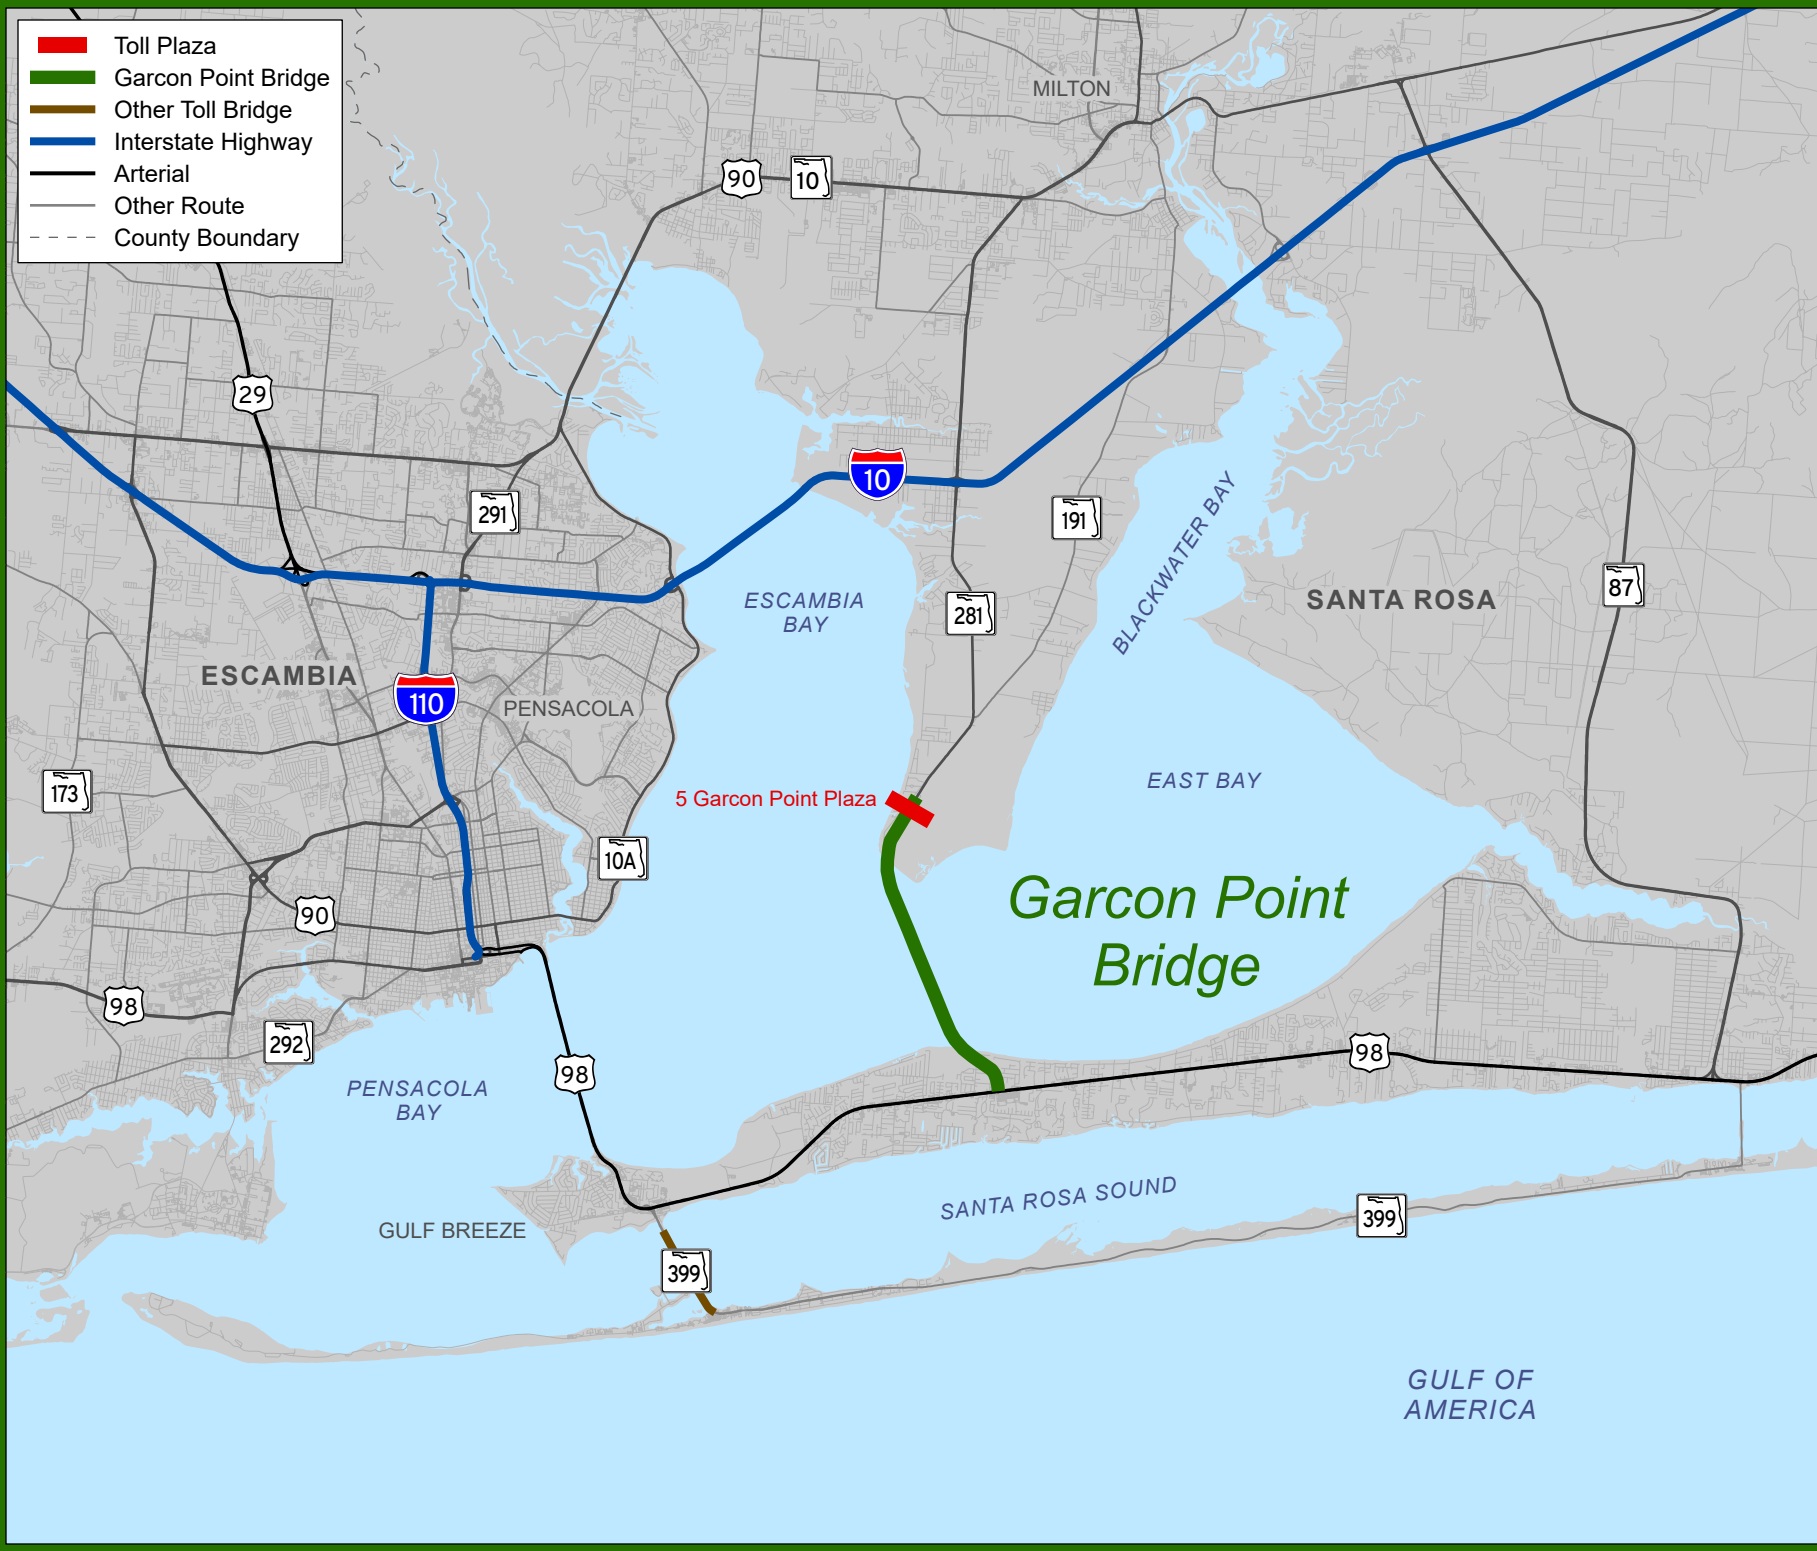

Garcon Point Bridge (SR 281)

- Toll Plaza
- Garcon Point Bridge
- Other Toll Bridge
- Interstate Highway
- Arterial
- Other Route
- County Boundary

Sources:
HERE 2025,
Florida's Turnpike
Enterprise, 2025