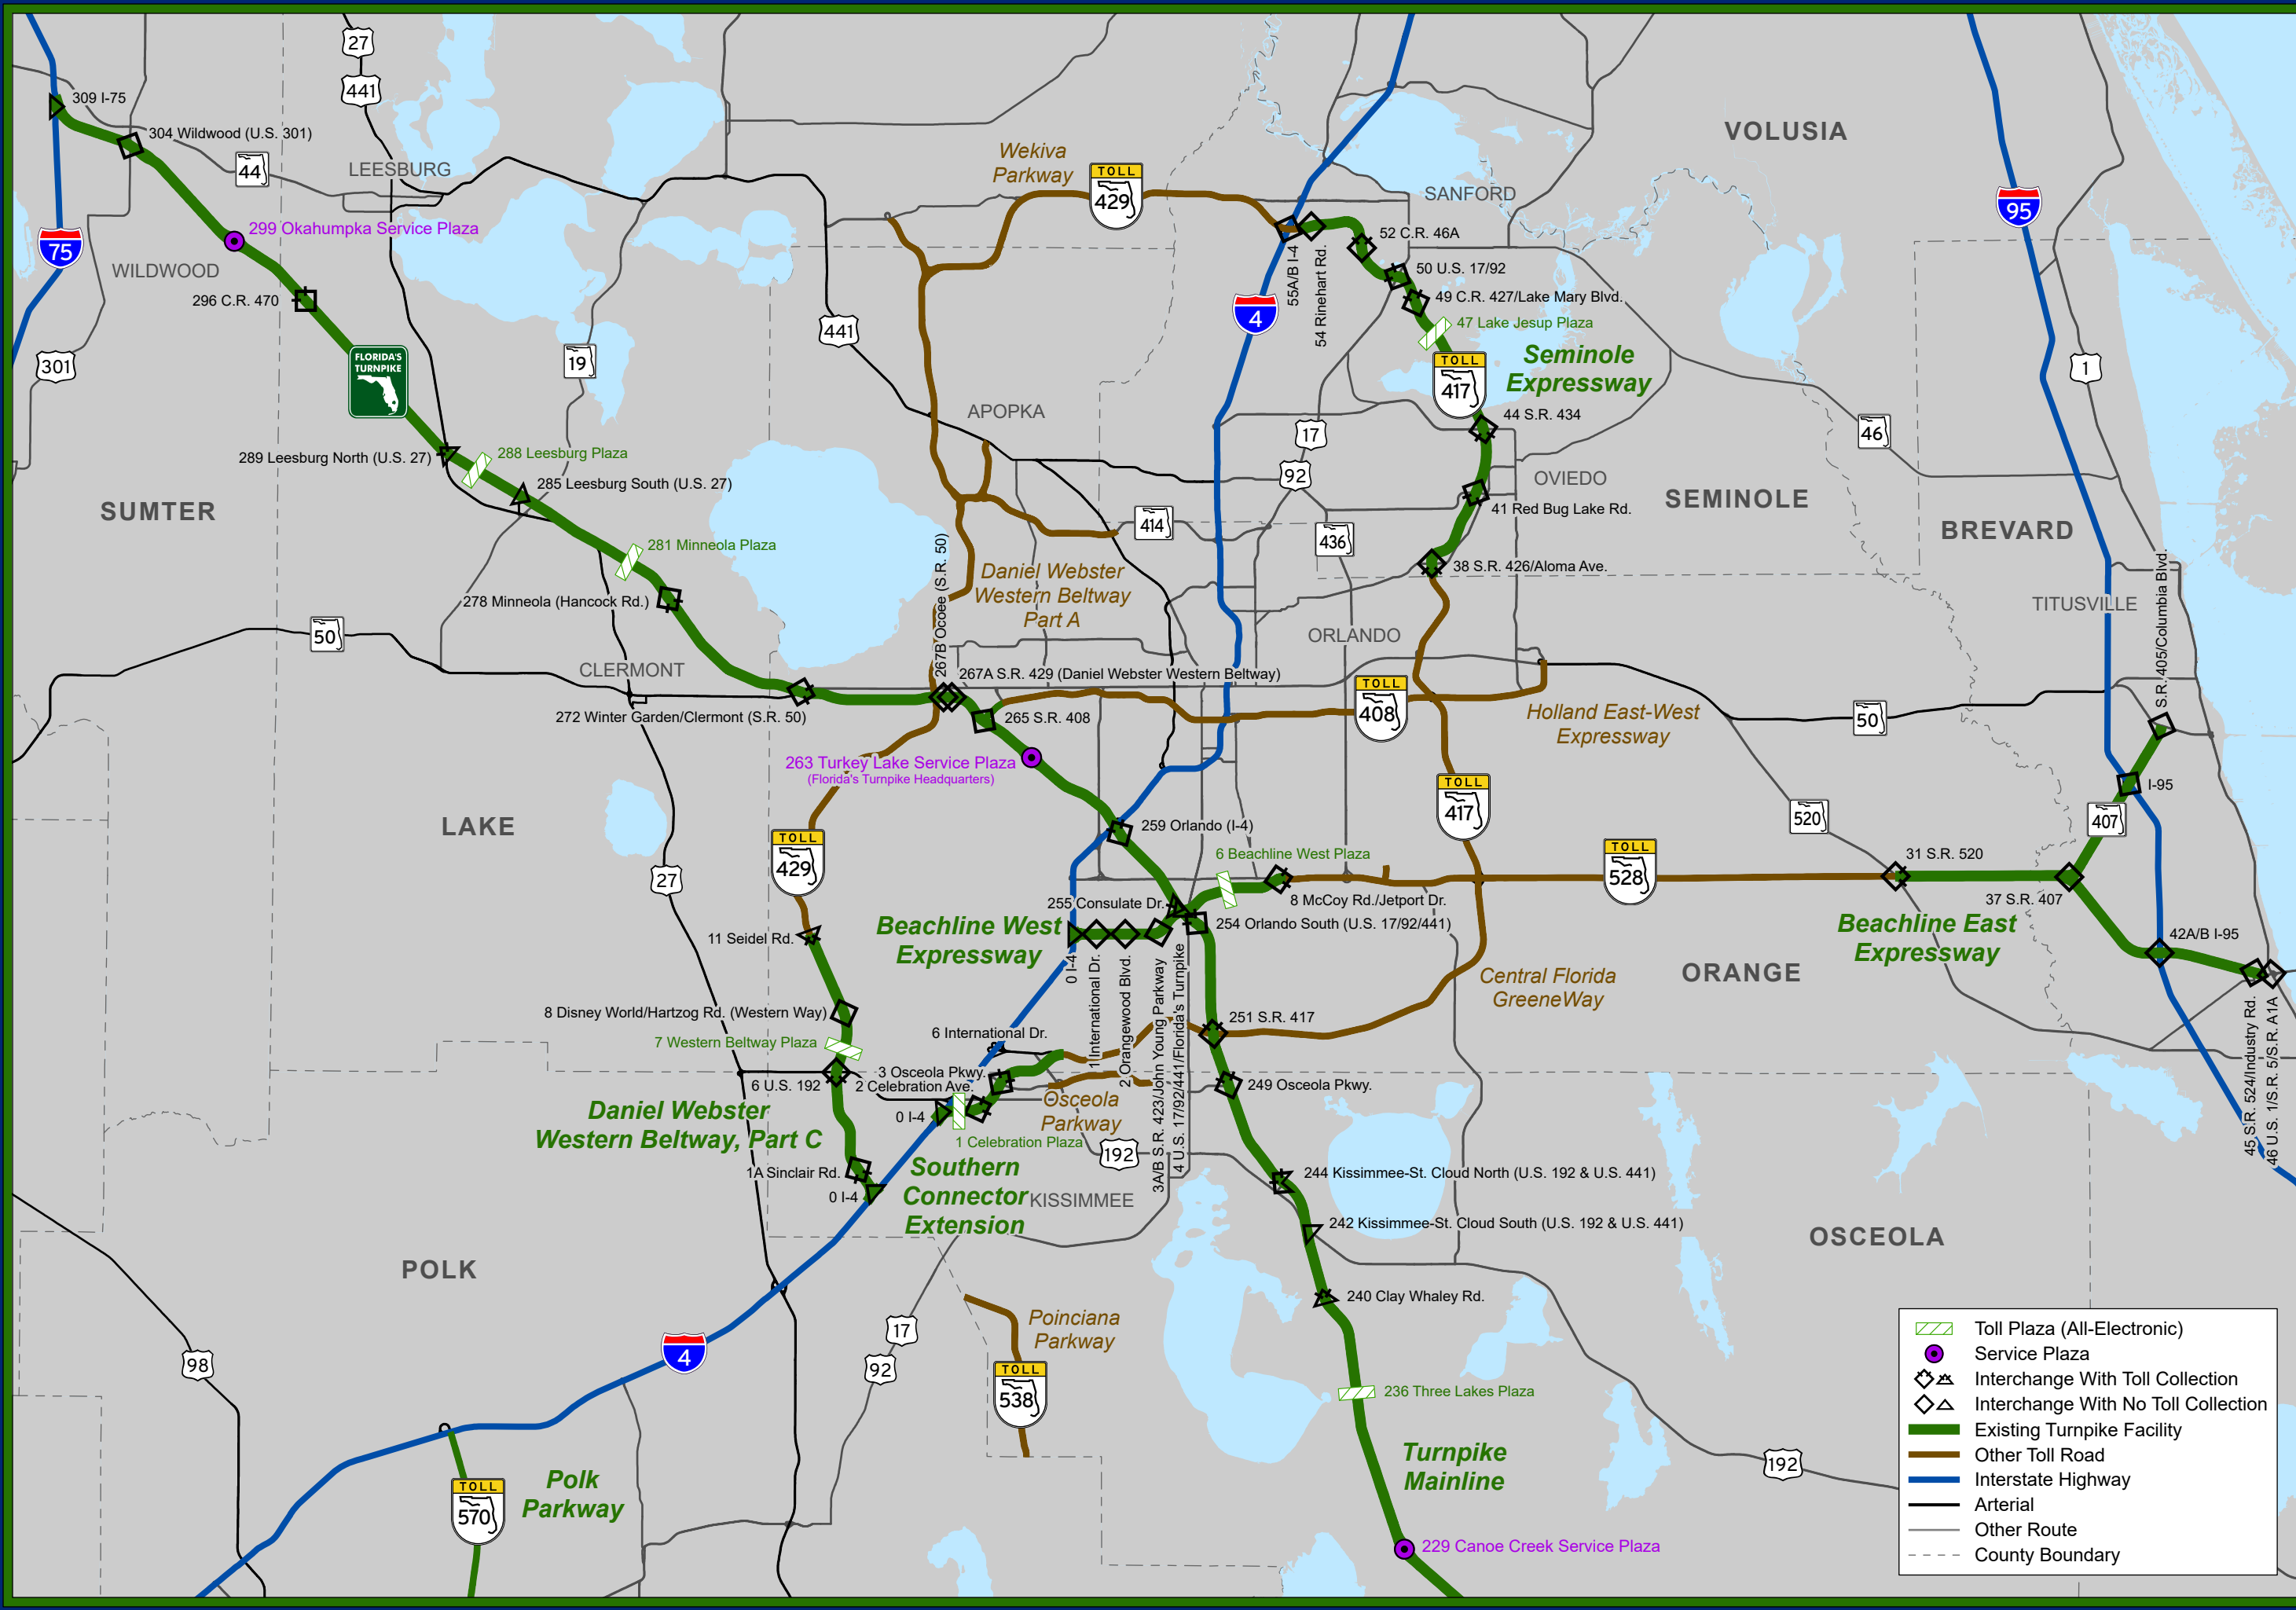

Central Florida Area

Sources:
HERE 2025,
Florida's Turnpike
Enterprise, 2026

- Toll Plaza (All-Electronic)
- Service Plaza
- Interchange With Toll Collection
- Interchange With No Toll Collection
- Existing Turnpike Facility
- Other Toll Road
- Interstate Highway
- Arterial
- Other Route
- County Boundary