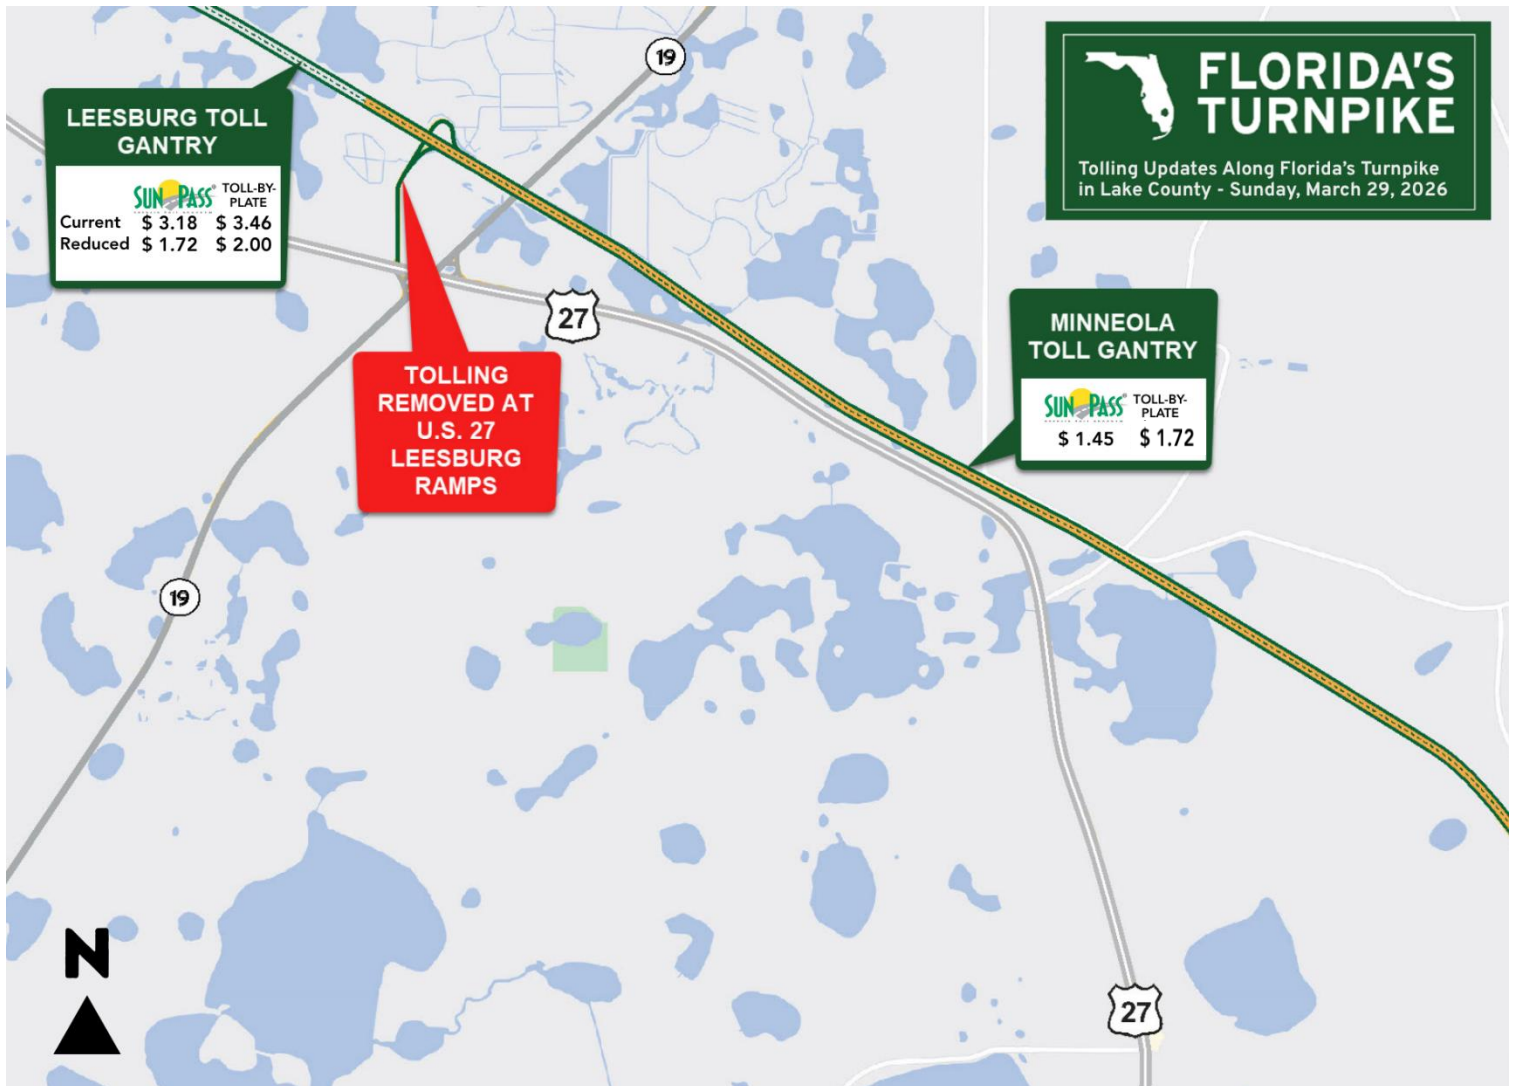

Construction Alert

Tolling Updates Along Florida's Turnpike in Lake County

TOLLING UPDATES MAP

FloridasTurnpike.com