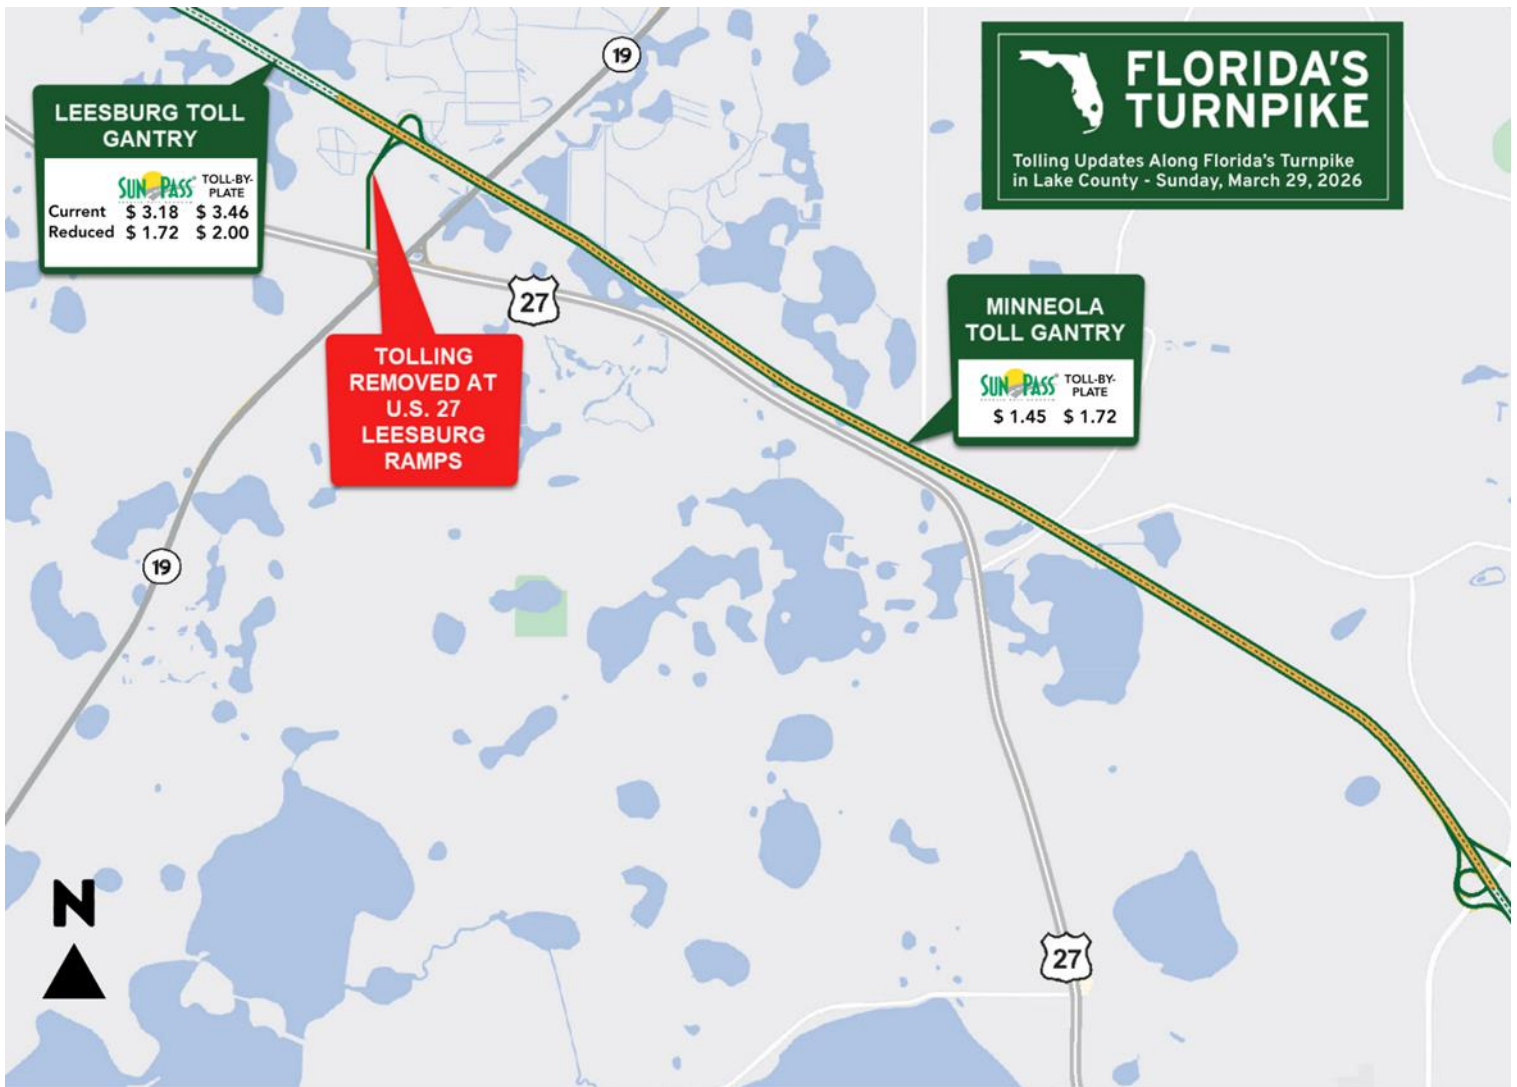

Construction Alert

Tolling Updates Along Florida's Turnpike in Lake County

TOLLING UPDATES MAP

FloridasTurnpike.com