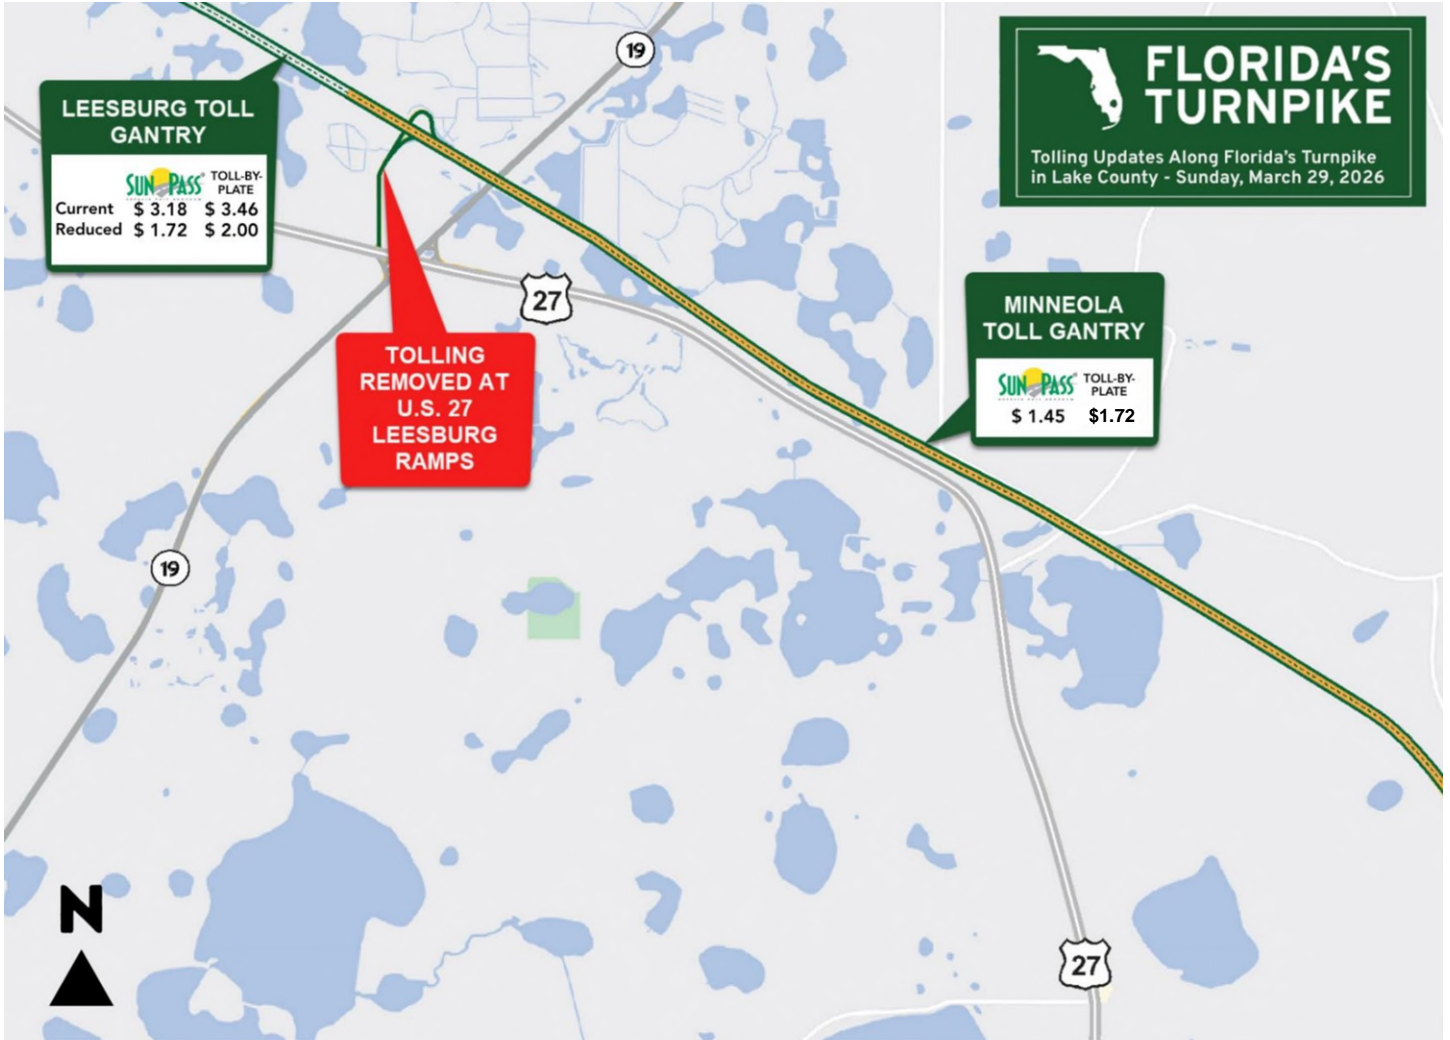

Tolling Updates Map

www.FloridasTurnpike.com